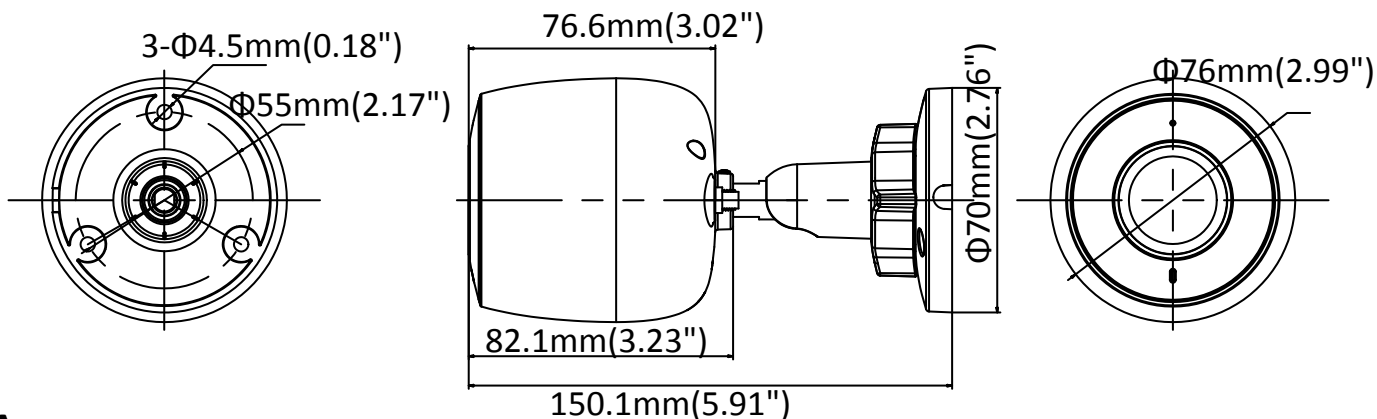

Dimensions

Accessory

Distributed by