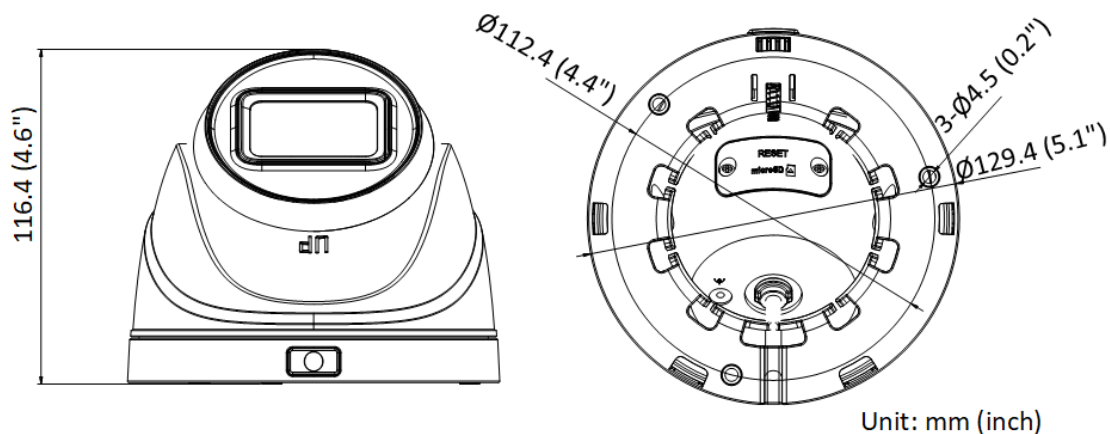

▪ Typical Application

Hikvision products are classified into three levels according to their anti-corrosion performance. Refer to the following description to choose for your using environment.

This model has NO SPECIFIC PROTECTION.

Level	Description
Top-level protection	Hikvision products at this level are equipped for use in areas where professional anti-corrosion protection is a must. Typical application scenarios include coastlines, docks, chemical plants, and more.
Moderate protection	Hikvision products at this level are equipped for use in areas with moderate anti-corrosion demands. Typical application scenarios include coastal areas about 2 kilometers (1.24 miles) away from coastlines, as well as areas affected by acid rain.
No specific protection	Hikvision products at this level are equipped for use in areas where no specific anti-corrosion protection is needed.

▪ Available Model

HWI-T640HA-Z (2.8 to 12 mm)

▪ Dimension