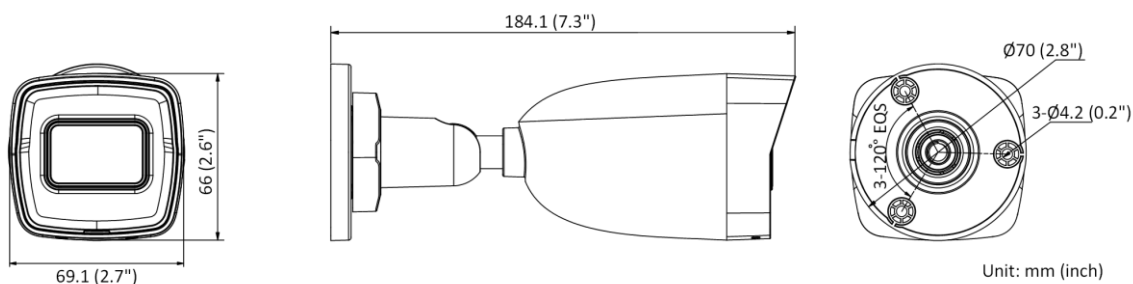

▪ Specification

Camera	
Image Sensor	1/2.8" Progressive Scan CMOS
Max. Resolution	3840 × 2160
Min. Illumination	Color: 0.01 Lux @(F2.0, AGC ON), B/W: 0 Lux with IR
Shutter Time	1/3 s to 1/100,000 s
Day & Night	IR cut filter 11
Angle Adjustment	Pan: 0° to 360°, tilt: 0° to 90°, rotate: 0° to 360°
Lens	
Lens Type	Fixed focal lens, 2.8 and 4 mm optional
Focal Length & FOV	2.8 mm, horizontal FOV 108°, vertical FOV 60°, diagonal FOV 127° 4 mm, horizontal FOV 86°, vertical FOV 46°, diagonal FOV 102°
Lens Mount	M12 111
Iris Type	Fixed
Aperture	F2.0112
DORI	
DORI	2.8 mm, D: 81 m, O: 32 m, R: 16 m, I: 8 m 4 mm, D: 106 m, O: 42 m, R: 21 m, I: 11 m
Illuminator	
Supplement Light Type	IR
Supplement Light Range	Up to 30 m
Smart Supplement Light	Yes
IR Wavelength	850 nm
Video	
Main Stream	50 Hz: 12.5 fps (3840 × 2160) 20 fps (2592 × 1944) 25 fps (2688 × 1520, 1920 × 1080, 1280 × 720) 60 Hz: 15 fps (3840 × 2160) 20 fps (2592 × 1944) 30 fps (2688 × 1520, 1920 × 1080, 1280 × 720)
Sub-Stream	50 Hz: 25 fps (1280 × 720, 640 × 480, 640 × 360) 60 Hz: 30 fps (1280 × 720, 640 × 480, 640 × 360)
Video Compression	Main stream: H.265+/H.265/H.264+/H.264 Sub-stream: H.265/H.264/MJPEG
Video Bit Rate	32 Kbps to 16 Mbps
H.264 Type	Baseline Profile/Main Profile/High Profile
H.265 Type	Main Profile
Bit Rate Control	CBR/VBR
Region of Interest (ROI)	1 fixed region for main stream

Environment	CE-RoHS (2011/65/EU); WEEE (2012/19/EU) ; Reach (Regulation (EC) No 1907/2006)
Protection	IP67 (IEC 60529-2013)

▪ **Available Model**

HWI-B180H(2.8mm)(C)

HWI-B180H(4mm)(C)

▪ **Dimension**

▪ **Accessory**