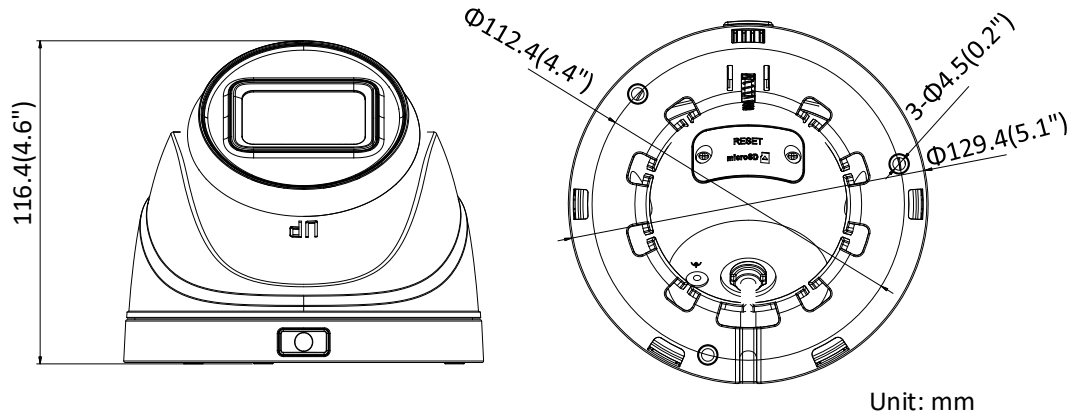

Available Model

HWI-T641H-Z(2.8 to 12 mm)

Dimensions

Accessories

Distributed by

HIKVISION® HiWatch Series

Headquarters

No.555 Qianmo Road, Binjiang District,
Hangzhou 310051, China
T +86-571-8807-5998
overseasbusiness@hikvision.com

Hikvision USA
T +1-909-895-0400
sales.usa@hikvision.com

Hikvision Italy
T +39-0438-6902
info.it@hikvision.com

Hikvision Singapore
T +65-6684-4718
sg@hikvision.com

Hikvision Africa
T +27 (10) 0351172
sale.africa@hikvision.com

Hikvision Europe
T +31-23-55-42-770
info.eu@hikvision.com

Hikvision France
T +33(0)1-85-330-450
info.fr@hikvision.com

Hikvision Oceania
T +61-2-8599-4233
salesau@hikvision.com

Hikvision Hong Kong
T +852-2151-1761

Hikvision Middle East
T +971-4-8816086
salesme@hikvision.com

Hikvision Spain
T +34-91-737-16-55
info.es@hikvision.com

Hikvision Canada
T +1-909-895-0400
sales.usa@hikvision.com

Hikvision Russia
T +7-495-669-67-99
saleru@hikvision.com

Hikvision Poland
T +48-22-460-01-50
poland@hikvision.com

Hikvision Korea
T +82-31-731-8841
sales.korea@hikvision.com

Hikvision India
T +91-22-28469900
sales@pramahikvision.com

Hikvision UK
T +01628-902140
support.uk@hikvision.com

Hikvision Brazil
T +55 11 3318-0050
Latam.support@hikvision.com