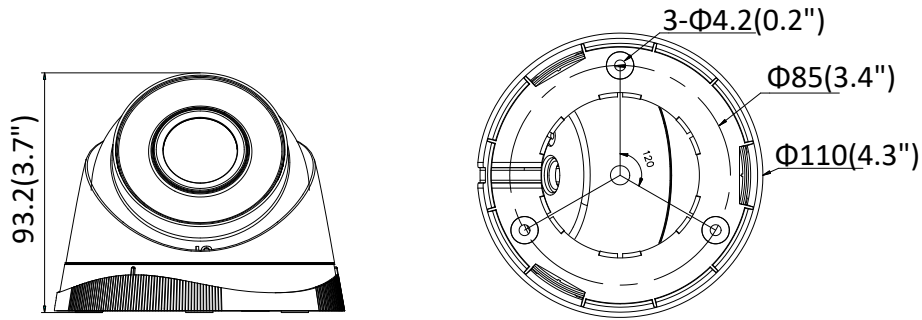

Client	iVMS-4200, Hik-Connect, iVMS-5200, iVMS-4500
Web Browser	IE8+, Chrome 31.0-44, Firefox 30.0-51, Safari 8.0+
<b>Interface</b>	
Communication Interface	1 RJ45 10M/100M self-adaptive Ethernet port
<b>General</b>	
Operating Conditions	-30 °C to 60 °C (-22 °F to 140 °F), humidity: 95% or less (non-condensing)
Power Supply	12 VDC ± 25%, 5.5 mm coaxial power plug PoE (802.3af, class 3)
Power Consumption and Current	12 VDC, 0.3 A, max: 3.5 W PoE: (802.3af, 36 V to 57 V), 0.2 A to 0.1 A, Max: 4.5 W
Ingress Protection	IP67
Material	Camera body: metal, bottom base: plastic
Dimensions	Camera: Ø 110 mm × 93.2 mm (Ø 4.3" × 3.7") With package: 150 mm × 150 mm × 141 mm (5.9" × 5.9" × 5.6")
Weight	Camera: approx. 360 g (0.8 lb.) With package: approx. 610 g (1.3 lb.)

## Dimension