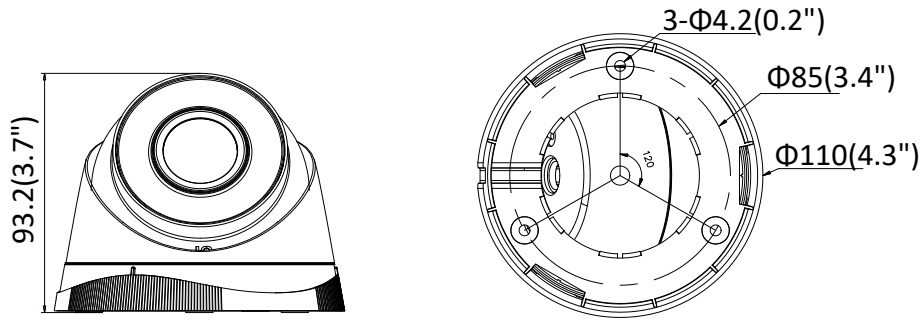

User/Host	Up to 32 users 3 levels: Administrator, Operator and User
Client	iVMS-4200, Hik-Connect, iVMS-5200
Web Browser	IE8+, Chrome 31.0-44, Firefox 30.0-51, Safari 8.0+
Interface	
Communication Interface	1 RJ45 10M/100M self-adaptive Ethernet port
General	
Operating Conditions	-30 °C to 50 °C (-22 °F to 122 °F), humidity: 95% or less (non-condensing)
Power Supply	12 VDC ± 25%, 5.5 mm coaxial power plug PoE (802.3af, class 3)
Power Consumption and Current	12 VDC, 0.5 A, Max: 5 W PoE: (802.3af, 36 V to 57 V), 0.2 A to 0.1 A, Max: 6.5 W
Ingress Protection	IP67
Material	Metal & Plastic
Dimensions	Camera: Ø 110 mm × 93.2 mm (Ø 4.3" × 3.7") With package: 150 mm × 150 mm × 141 mm (5.9" × 5.9" × 5.6")
Weight	Camera: approx. 360 g (0.8 lb.) With package: approx. 610 g (1.3 lb.)

Available Models

HWI-T220H (2.8 mm), HWI-T220H (4 mm)

Dimension

Accessory

DS-1272ZJ-110-TRS
Wall Mounting Bracket

DS-1275ZJ-SUS
Vertical Pole Mounting Bracket

DS-1280ZJ-S
Inclined Base Mounting Bracket

DS-1276ZJ-SUS
Corner Mounting Bracket