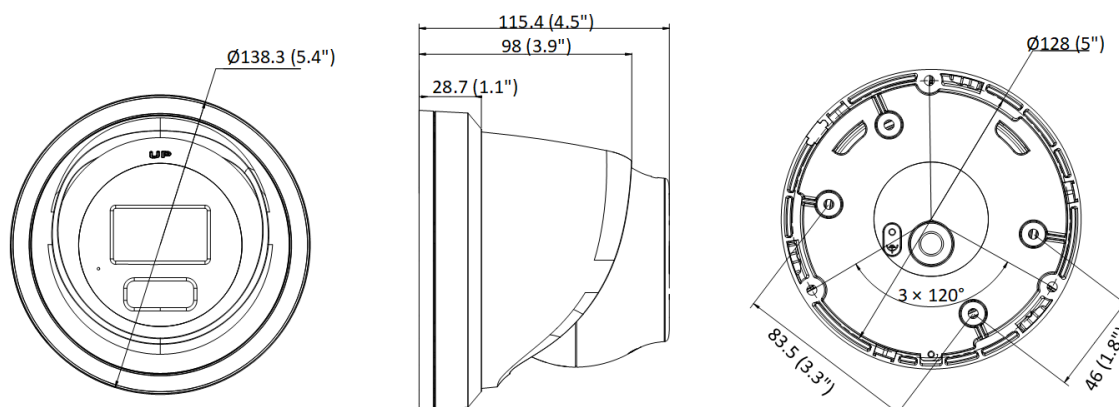

Perimeter Protection	Line crossing, intrusion, region entrance, region exiting Support alarm triggering by specified target types (human and vehicle)
<b>General</b>	
Power	12 VDC ± 25%, 0.54 A, max. 6.5 W, Ø5.5 mm coaxial power plug, reverse polarity protection, PoE: IEEE 802.3af, Class 3, max. 8 W
Material	Cover: Metal, main body: Metal
Dimension	Ø138.3 mm × 115.4 mm (Ø5.4" × 4.5")
Package Dimension	170 mm × 170 mm × 160 mm (6.7" × 6.7" × 6.3")
Weight	Approx. 770 g (1.7 lb.)
With Package Weight	Approx. 1040 g (2.3 lb.)
Storage Conditions	-30 °C to 60 °C (-22 °F to 140 °F). Humidity 95% or less (non-condensing)
Startup and Operating Conditions	-30 °C to 60 °C (-22 °F to 140 °F). Humidity 95% or less (non-condensing)
General Function	Heartbeat, mirror, password reset via email, pixel counter, anti-banding
Language	33 languages: English, Russian, Estonian, Bulgarian, Hungarian, Greek, German, Italian, Czech, Slovak, French, Polish, Dutch, Portuguese, Spanish, Romanian, Danish, Swedish, Norwegian, Finnish, Croatian, Slovenian, Serbian, Turkish, Korean, Traditional Chinese, Thai, Vietnamese, Japanese, Latvian, Lithuanian, Portuguese (Brazil), Ukrainian
<b>Approval</b>	
EMC	CE-EMC: EN 55032: 2015, EN 61000-3-2:2019, EN 61000-3-3: 2013+A1:2019, EN 50130-4: 2011 +A1: 2014, RCM: AS/NZS CISPR 32: 2015, IC: ICES-003: Issue 7, KC: KN32: 2015, KN35: 2015
Safety	UL: UL 62368-1, CB: IEC 62368-1: 2014+A11, CE-LVD: EN 62368-1: 2014/A11: 2017, BIS: IS 13252 (Part 1): 2010/IEC 60950-1: 2005
Environment	CE-RoHS: 2011/65/EU
Protection	IP67: IEC 60529-2013

▪ **Available Model**

- DS-2CD2367G2H-LIU(2.8mm)
- DS-2CD2367G2H-LIU(4mm)
- DS-2CD2367G2H-LI(2.8mm)
- DS-2CD2367G2H-LI(4mm)
- DS-2CD2367G2H-LIU(2.8mm)/Black

▪ **Dimension**

Unit: mm (inch)

▪ **Accessory**