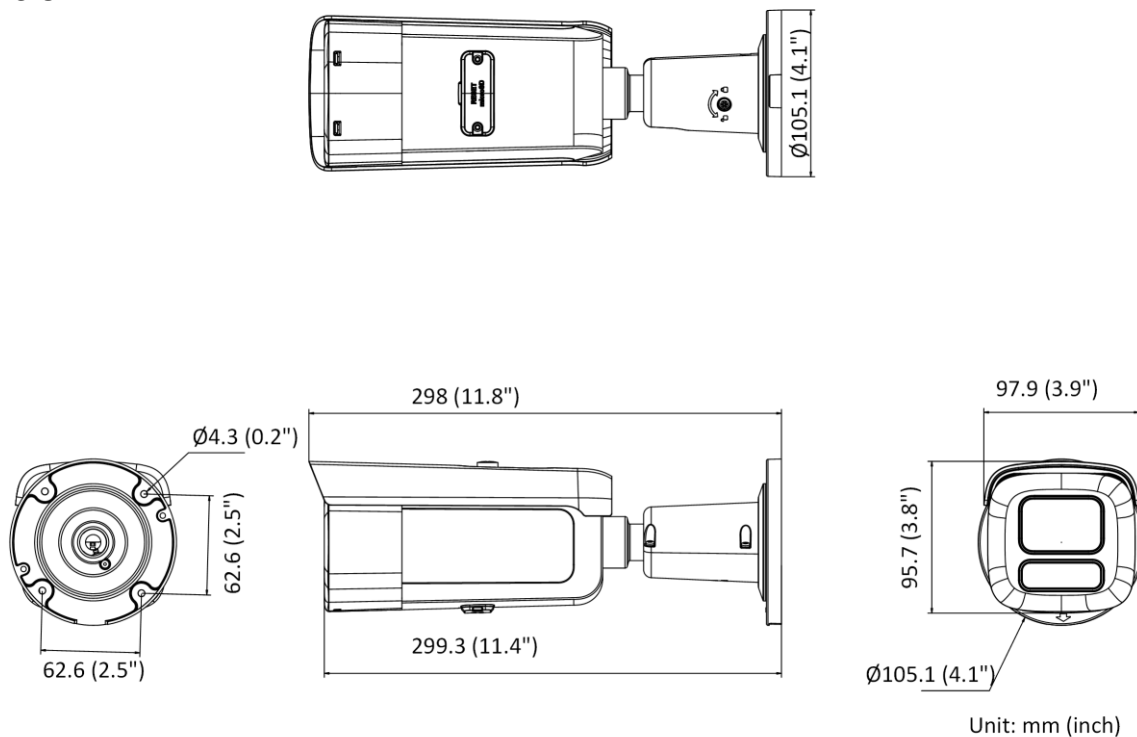

▪ Typical Application

Hikvision products are classified into three levels according to their anti-corrosion performance. Refer to the following description to choose for your using environment.

This model has NO SPECIFIC PROTECTION.

Level	Description
Top-level protection	Hikvision products at this level are equipped for use in areas where professional anti-corrosion protection is a must. Typical application scenarios include coastlines, docks, chemical plants, and more.
Moderate protection	Hikvision products at this level are equipped for use in areas with moderate anti-corrosion demands. Typical application scenarios include coastal areas about 2 kilometers (1.24 miles) away from coastlines, as well as areas affected by acid rain.
No specific protection	Hikvision products at this level are equipped for use in areas where no specific anti-corrosion protection is needed.

▪ Available Model

DS-2CD2647G2T-LZS(2.8-12mm)(C)

DS-2CD2647G2T-LZS/2.8-12mm/C/Black

▪ Dimension