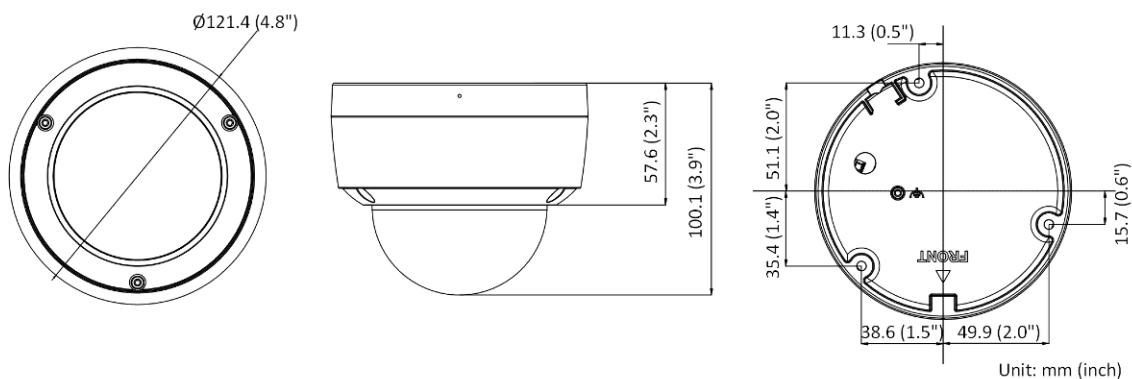

Typical Application

Hikvision products are classified into three levels according to their anti-corrosion performance. Refer to the following description to choose for your using environment.

This model has NO SPECIFIC PROTECTION.

Level	Description
Top-level protection	Hikvision products at this level are equipped for use in areas where professional anti-corrosion protection is a must. Typical application scenarios include coastlines, docks, chemical plants, and more.
Moderate protection	Hikvision products at this level are equipped for use in areas with moderate anti-corrosion demands. Typical application scenarios include coastal areas about 2 kilometers (1.24 miles) away from coastlines, as well as areas affected by acid rain.
No specific protection	Hikvision products at this level are equipped for use in areas where no specific anti-corrosion protection is needed.

Dimension

Accessory

Optional

DS-1272ZJ-120B Wall Mount	DS-1271ZJ-120 Pendant Mount	DS-1272ZJ-120 Wall Mount