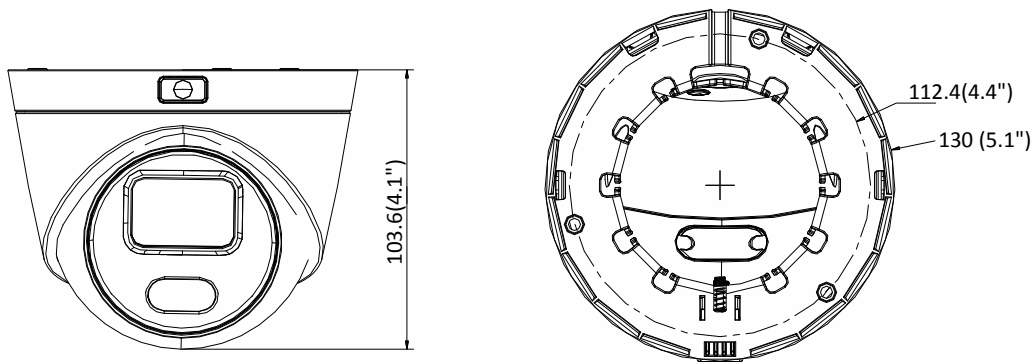

API	ONVIF (PROFILE S, PROFILE G), ISAPI
Simultaneous Live View	Up to 6 channels
User/Host	Up to 32 users 3 levels: Administrator, Operator and User
Client	iVMS-4200, Hik-Connect, iVMS-4500, iVMS-5200
Web Browser	IE8+, Chrome 31.0-44, Firefox 30.0-51, Safari 8.0+
Interface	
Communication Interface	1 RJ45 10M/100M self-adaptive Ethernet port
On-board Storage	Built-in micro SD/SDHC/SDXC slot, up to 128 GB
Reset Button	Yes
SVC	H.265 encoding and H.264 encoding support
Smart Feature-set	
Behavior Analysis	Line crossing detection, intrusion detection
General	
Operating Conditions	-30 °C to +60 °C (-22 °F to +140 °F), humidity 95% or less (non-condensing)
Power Supply	12 VDC ± 25%, 5.5 mm coaxial power plug PoE (802.3af, class 3)
Power Consumption	12 VDC, 0.5 A, max: 5 W PoE: (802.3af, 36 V to 57 V), 0.2 A to 0.1 A, max: 6.5 W
Visible Light Range	Warm white LEDs (3000K), up to 30m
Protection Level	IP67
Material	Camera body: Front cover: plastic, back cover: metal Bottom base: plastic
Dimensions	Camera: $\Phi 130 \times 103.6$ mm ($\Phi 5.1'' \times 4.1''$)
Weight	Camera: 500 g (1.1 lb.)

Available Models

DS-2CD2327G3E-L (4/6 mm)

Dimensions

Unit: mm

Accessories

DS-1273ZJ-130-TRL

Wall mount

DS-1271ZJ-130-TRL