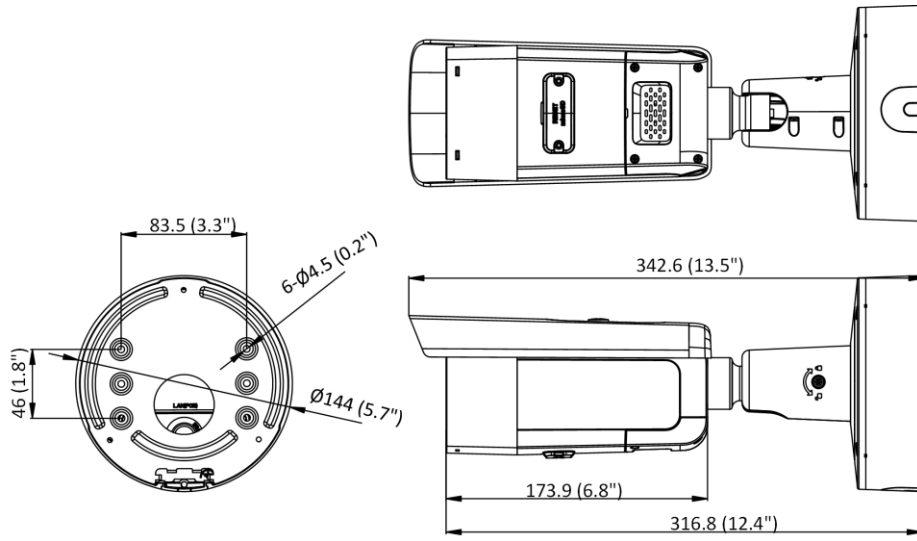

▪ **Dimension**

Unit: mm (inch)

▪ **Accessory**

DS-1476ZJ-SUS
Corner Mount