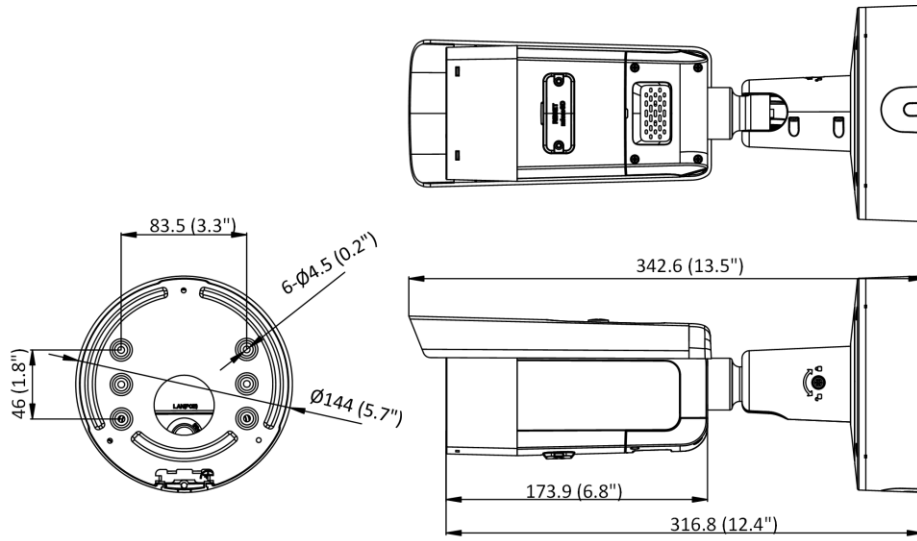

▪ **Dimension**

Unit: mm (inch)

▪ **Accessory**

DS-1476ZJ-SUS
Corner Mount