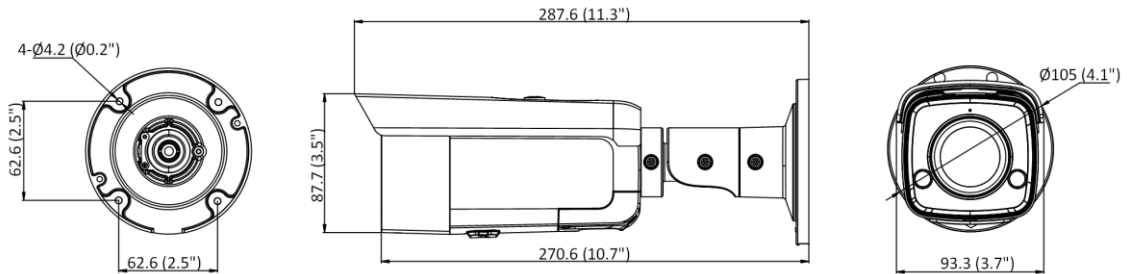

▪ **Available Model**

DS-2CD2T26G2-ISU/SL (2.8/4/6 mm)

▪ **Dimension**

Unit: mm (inch)

▪ **Accessory**

▪ **Optional**

DS-1260ZJ	DS-1276ZJ-SUS	DS-1280ZJ-S	DS-1275ZJ-S-SUS
Junction Box	Corner Mount	Junction Box	Vertical Pole Mount