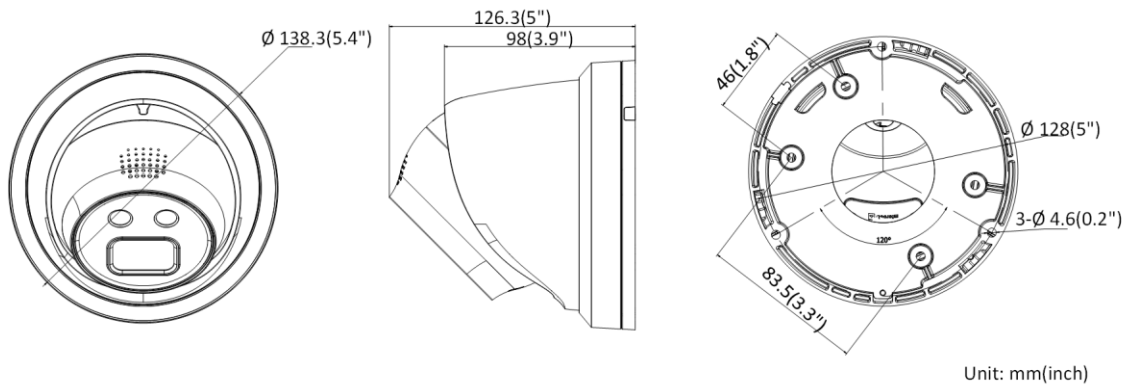

Dimensions	Camera: Φ 138.3 × 126.3 mm (Φ 5.4" × 5") With package: 170 × 170 × 150 mm (7" × 7" × 5.9")
Weight	Camera: 430 g (0.9 lb.) With package: 733 g (1.6 lb.)

Available Model

DS-2CD2346G1-I/SL (2.8/4/6/8 mm)

Dimension

Accessory