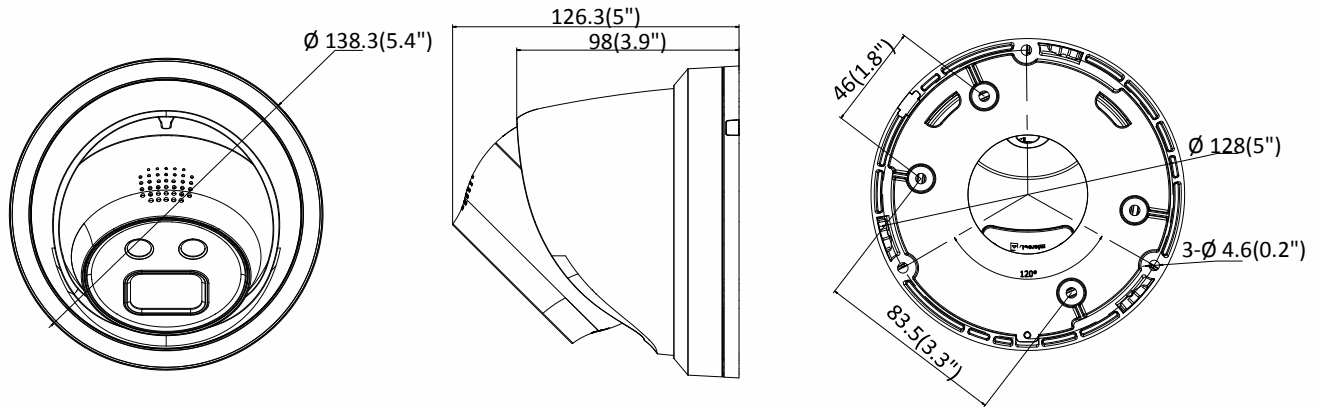

User/Host	Up to 32 users 3 levels: Administrator, Operator and User
Client	iVMS-4200, Hik-Connect, iVMS-5200, iVMS-4500
Web Browser	IE8+, Chrome 31.0-44, Firefox 30.0-51, Safari 8.0+
<b>Interface</b>	
Communication Interface	1 RJ45 10M/100M self-adaptive Ethernet port
On-board Storage	Built-in micro SD/SDHC/SDXC slot, up to 128 GB
Reset Button	Yes
SVC	H.265 encoding and H.264 encoding support
<b>Smart Feature-set</b>	
Behavior Analysis	Line crossing detection, intrusion detection, region entrance detection, region exit detection, false alarm reduction by human and vehicle target classification based on deep learning When H265+, three streams or motion detection is enabled, the behavior analyses (including line crossing detection, intrusion detection, region entrance detection and region exiting detection) are not supported.
<b>General</b>	
Operating Conditions	-30 °C to +50 °C (-22 °F to +122 °F), humidity 95% or less (non-condensing)
Power Supply	12 VDC ± 25%, 5.5 mm coaxial power plug PoE (802.3af, class 3)
Power Consumption	12 VDC, 0.7 A, max: 8.5 W PoE: (802.3af, 36 V to 57 V), 0.3 A to 0.2 A, max: 10 W
IR Range	Up to 50 m
Wavelength	850 nm
Protection Level	IP67
Material	Camera: Metal, trim ring: Plastic
Dimensions	Camera: $\Phi$ 138.3 × 126.3 mm ( $\Phi$ 5.4" × 5") With package: 170 × 170 × 150 mm (7" × 7" × 5.9")
Weight	Camera: 430 g (0.9 lb.) With package: 733 g (1.6 lb.)

## Dimensions

Unit: mm(inch)