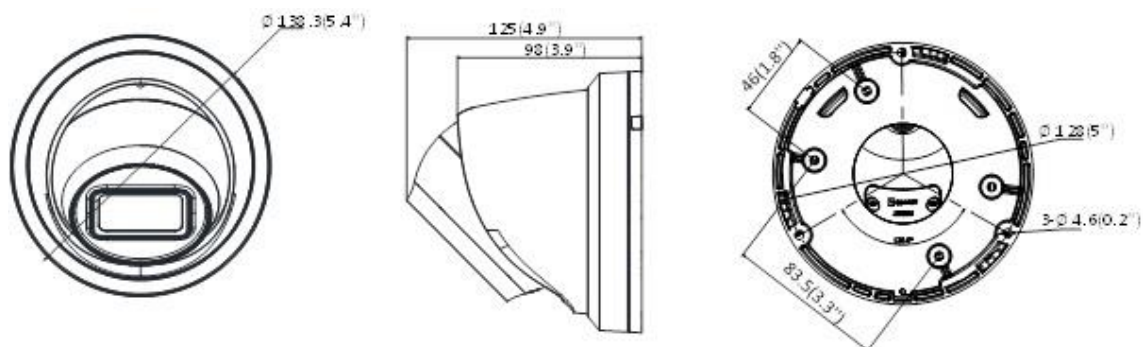

## ▪ Specification

Selection Parameter	
Min. Illumination	0.016 Lux
Local Storage	128 GB
Protection Level	IP67
Wi-Fi Support	No
Case Type	Turret
Resolution	8MP
Lens Type	Fixed Lens
Video Compression	H.265+,H.265,H.264+,H.264
Camera	
Image Sensor	1/2" Progressive Scan CMOS
Min. Illumination	Color: 0.008 Lux @ (F1.2, AGC ON), 0.014 Lux @ (F1.6, AGC ON)
Shutter Speed	1/3 s to 1/100,000 s
Slow Shutter	Yes
Wide Dynamic Range	120dB
Day & Night	IR Cut Filter
Angle Adjustment	Pan: 0° to 360°, tilt: 0° to 75°, rotate: 0° to 360°
Lens	
Focus	Fixed
Lens Type	2.8mm
FOV	horizontal FOV: 110.7°, vertical FOV: 59.1°, diagonal FOV: 131°
Aperture	F1.6
Lens Mount	M16
Illuminator	
IR Range	Up to 30 m
Wavelength	850 nm
Video	
Max. Resolution	3840 × 2160
Main Stream	50Hz: 20 fps (3840 × 2160), 25 fps (3072 × 1728, 2560 × 1440, 1920 × 1080, 1280 × 720),60Hz: 20 fps (3840 × 2160), 30fps (3072 × 1728, 2560 × 1440, 1920 × 1080, 1280 × 720),
Sub Stream	50Hz: 25fps (640 × 480, 640 × 360, 320 × 240) 60Hz: 30fps (640 × 480, 640 × 360, 320 × 240)
Third Stream	50Hz: 25fps (1280 × 720, 640 × 360, 352 × 288),60Hz: 30fps (1280 × 720, 640 × 360, 352 × 240),
Video Compression	Main stream: H.265/H.264,Sub stream: H.265/H.264/MJPEG,Third stream: H.265/H.266,
Video Bit Rate	32 Kbps to 16 Mbps
H.264 Type	Main Profile/High Profile
H.265 Type	Main Profile
H.264+	Main stream supports
H.265+	Main stream supports

Startup and Operating Conditions	-30 °C to +60 °C (-22 °F to +140 °F), humidity 95% or less (non-condensing)
Power Supply	12 VDC ± 25%, 5.5 mm coaxial power plug,PoE (802.3af, class 3),
Power Consumption and Current	12 VDC, 0.7 A, max: 7.5 W,PoE: (802.3af, 36 VDC to 57 VDC), 0.3 A to 0.2 A, max: 9 W,
Camera Material	Camera body: Metal
Camera Dimension	Camera: $\Phi$ 138.3 × 125 mm (5.4" × 4.9")
Camera Weight	Camera: 725 g (1.6 lb.),With package: 966 g (2.1 lb.),
<b>Approval</b>	
Protection	IP67

## ▪ Dimension