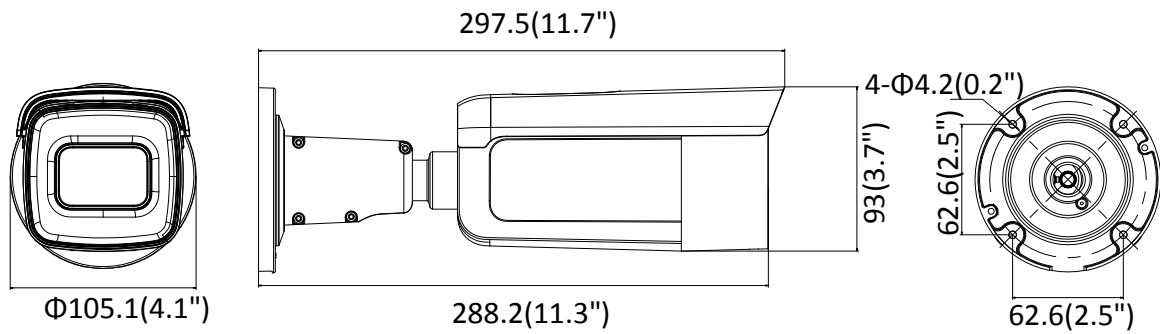

Material	Metal
Dimensions	Φ105.1 × 297.5 mm (Φ4.1"× 11.7")
Weight	Camera: Approx. 1335 g (2.9 lb.) With Package: 2004g (4.4lb.)

Available Model:

DS-2CD2625G1-IZ (2.8 to 12 mm), DS-2CD2625G1-IZS(2.8 to 12 mm)

Dimensions

Unit:mm(inch)

Accessories