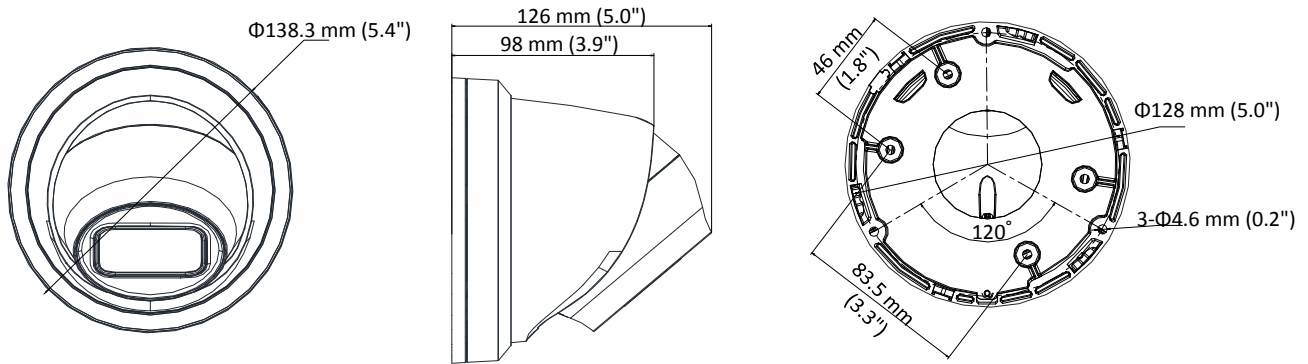

Dimension

Accessory

Distributed by

HIKVISION®

Headquarters

No.555 Qianmo Road, Binjiang District,
Hangzhou 310051, China
T +86-571-8807-5998
overseasbusiness@hikvision.com

Hikvision USA
T +1-909-895-0400
sales.usa@hikvision.com

Hikvision Italy
T +39-0438-6902
info.it@hikvision.com

Hikvision Singapore
T +65-6684-4718
sg@hikvision.com

Hikvision Africa
T +27 (10) 0351172
sale.africa@hikvision.com

Hikvision Europe
T +31-23-55-42-770
info.eu@hikvision.com

Hikvision France
T +33(0)1-85-330-450
info.fr@hikvision.com

Hikvision Oceania
T +61-2-8599-4233
salesau@hikvision.com

Hikvision Hong Kong
T +852-2151-1761

Hikvision Middle East
T +971-4-8816086
salesme@hikvision.com

Hikvision Spain
T +34-91-737-16-55
info.es@hikvision.com

Hikvision Canada
T +1-909-895-0400
sales.usa@hikvision.com

Hikvision Russia
T +7-495-669-67-99
saleru@hikvision.com

Hikvision Poland
T +48-22-460-01-50
poland@hikvision.com

Hikvision Korea
T +82-31-731-8841
sales.korea@hikvision.com

Hikvision India
T +91-22-28469900
sales@pramahikvision.com

Hikvision UK
T +01628-902140
support.uk@hikvision.com

Hikvision Brazil
T +55 11 3318-0050
Latam.support@hikvision.com