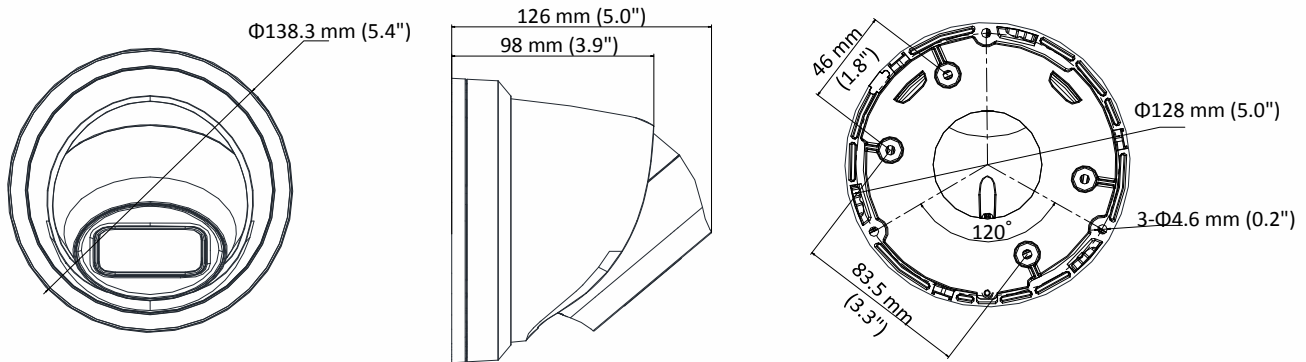

Dimension

Accessory

Distributed by

HIKVISION®

Headquarters

No.555 Qianmo Road, Binjiang District,
Hangzhou 310051, China
T +86-571-8807-5998
overseasbusiness@hikvision.com

Hikvision USA
T +1-909-895-0400
sales.usa@hikvision.com

Hikvision Italy
T +39-0438-6902
info.it@hikvision.com

Hikvision Singapore
T +65-6684-4718
sg@hikvision.com

Hikvision Africa
T +27 (10) 0351172
sale.africa@hikvision.com

Hikvision Europe
T +31-23-55-42-770
info.eu@hikvision.com

Hikvision France
T +33(0)1-85-330-450
info.fr@hikvision.com

Hikvision Oceania
T +61-2-8599-4233
salesau@hikvision.com

Hikvision Hong Kong
T +852-2151-1761

Hikvision Middle East
T +971-4-8816086
salesme@hikvision.com

Hikvision Spain
T +34-91-737-16-55
info.es@hikvision.com

Hikvision Canada
T +1-909-895-0400
sales.usa@hikvision.com

Hikvision Russia
T +7-495-669-67-99
saleru@hikvision.com

Hikvision Poland
T +48-22-460-01-50
poland@hikvision.com

Hikvision Korea
T +82-31-731-8841
sales.korea@hikvision.com

Hikvision India
T +91-22-28469900
sales@pramahikvision.com

Hikvision UK
T +01628-902140
support.uk@hikvision.com

Hikvision Brazil
T +55 11 3318-0050
Latam.support@hikvision.com