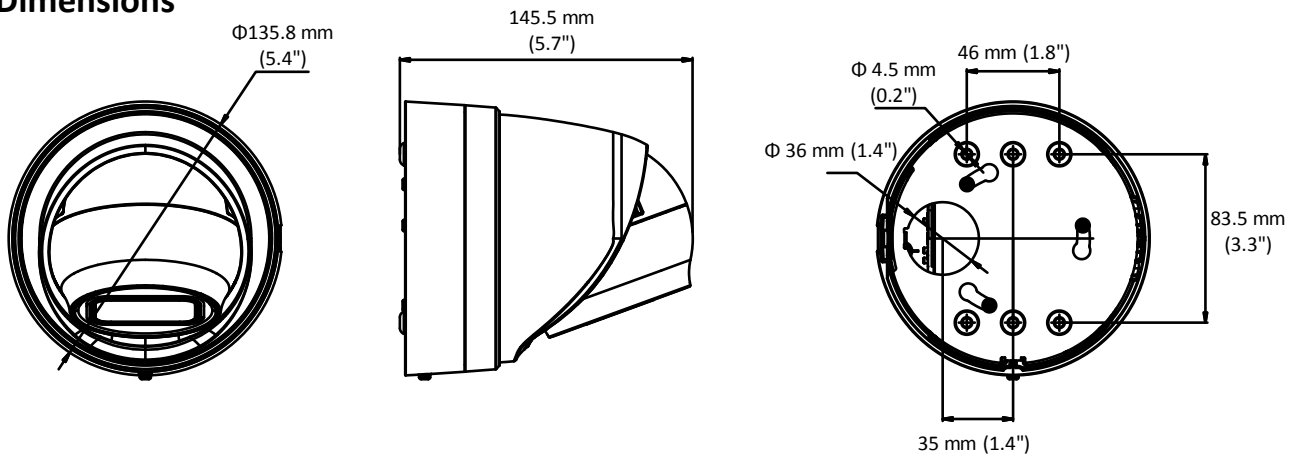

Specifications

Camera	
Image Sensor	1/2.5" Progressive Scan CMOS
Min. Illumination	Color: 0.008 lux @(F1.2, AGC ON), 0.011 lux @(F1.4, AGC ON), 0 lux with IR
Shutter Speed	1/3 s to 1/100,000 s
Slow Shutter	Yes
Day & Night	IR Cut Filter
Digital Noise Reduction	3D DNR
WDR	120dB
3-Axis Adjustment	Pan: 0° to 355°, tilt: 0° to 75°, rotate: 0° to 360°
Lens	
Focal Length	2.8 to 12 mm
Lens Type	Motorized
Aperture	F1.4
Focus	Auto
FOV	Horizontal field of view: 114° to 32° Vertical field of view: 59° to 18° Diagonal field of view: 141° to 36.5°
Lens Mount	Φ14
IR	
IR Range	Up to 30 m
Wavelength	850nm
Compression Standard	
Video Compression	Main stream: H.265/H.264 Sub stream: H.265/H.264/MJPEG Third stream: H.265/H.264
H.264 Type	Main Profile/High Profile
H.264+	Main stream supports
H.265 Type	Main Profile
H.265+	Main stream supports
Video Bit Rate	32 Kbps to 16 Mbps
Audio Compression	G722.1/G.711/G726/MP2L2/PCM/MP3
Audio Bit Rate	64Kbps(G.711)/16Kbps(G.722.1)/16Kbps(G.726)/32-192Kbps(MP2L2)/8Kbps-320Kbps(MP3)
Smart Feature-set	
Smart Event	Line crossing detection, intrusion detection, unattended baggage detection, object removal detection, face detection, scene change detection
Basic Event	Motion detection, video tampering alarm, exception (network disconnected, IP address conflict, illegal login, HDD full, HDD error)
Linkage Method	Trigger recording: memory card, network storage, pre-record and post-record Trigger captured pictures uploading: FTP, HTTP, NAS, Email Trigger notification: HTTP, ISAPI, alarm output, Email
Region of Interest	Support 1 fixed region for main stream and sub-stream
Image	
Max. Resolution	2688 × 1520
Main Stream	50Hz: 25 fps (2688 × 1520, 2304 × 1296, 1920 × 1080) 60Hz: 30 fps (2688 × 1520, 2304 × 1296, 1920 × 1080)

Dimensions	Φ 135.8 mm × 145.5 mm (Φ 5.4" × 5.7")
Weight	With Package: approx. 1220 g (2.7 lb.) Camera: approx. 1060 g (2.3 lb.)

Available Model:

DS-2CD2H45FWD-IZS (2.8 to 12 mm)

Dimensions

Accessories

DS-1473ZJ-135
Wall Mount