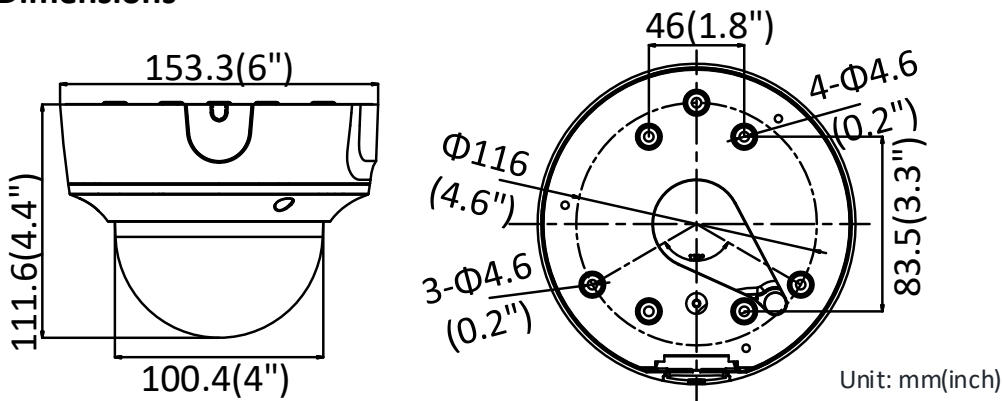

Material	Metal
Dimensions	Camera: Φ 153.3 × 111.6mm (Φ 6" × 4.4")
Weight	Camera: Approx. 835g (1.8 lb.) With Package: Approx. 1305g (2.9 lb.)

Available Model:

DS-2CD2745G1-IZ(2.8 to 12 mm), DS-2CD2745G1-IZS(2.8 to 12 mm)

Dimensions

Accessories

DS-1475ZJ-SUS
Vertical Pole Mount

DS-1476ZJ-SUS
Corner Mount