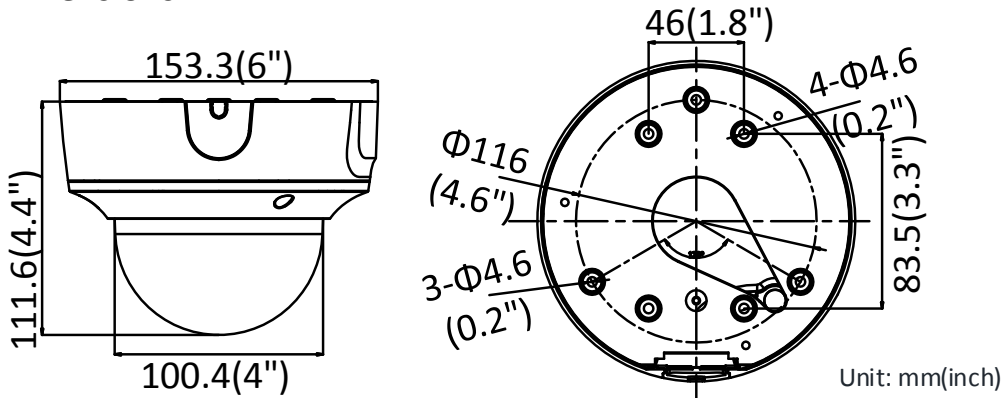

Material	Metal
Dimensions	Camera: Φ 153.3 $\times$ 111.6mm (Φ 6" $\times$ 4.4")
Weight	Camera: Approx. 835g (1.8 lb.) With Package: Approx. 1305g (2.9 lb.)

Available Model:

DS-2CD2745G1-IZ(2.8 to 12 mm), DS-2CD2745G1-IZS(2.8 to 12 mm)

Dimensions

Accessories

DS-1475ZJ-SUS
Vertical Pole Mount

DS-1476ZJ-SUS
Corner Mount