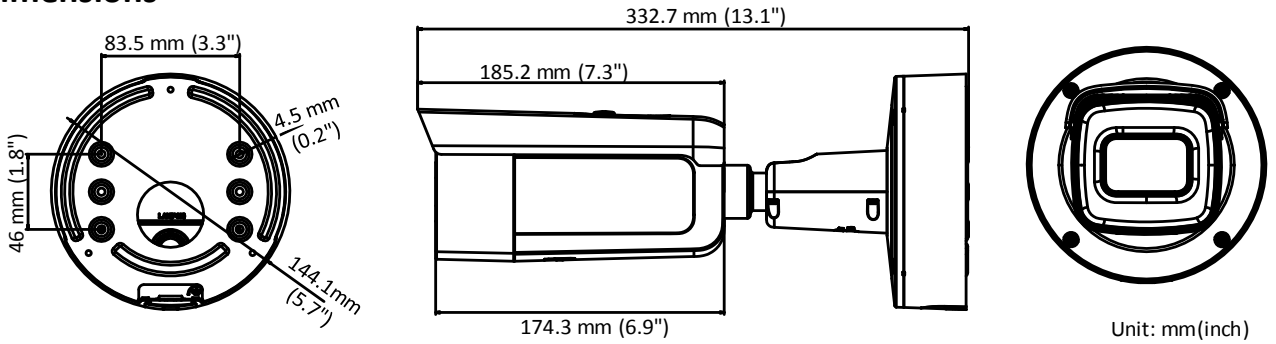

Weight

Camera: approx. 1893 g (4.2 lb.)

Available Model:

DS-2CD2645FWD-IZS (2.8 to 12 mm)

Dimensions

Accessories

DS-1475ZJ-SUS
Vertical Pole Mount

DS-1476ZJ-SUS
Corner Mount