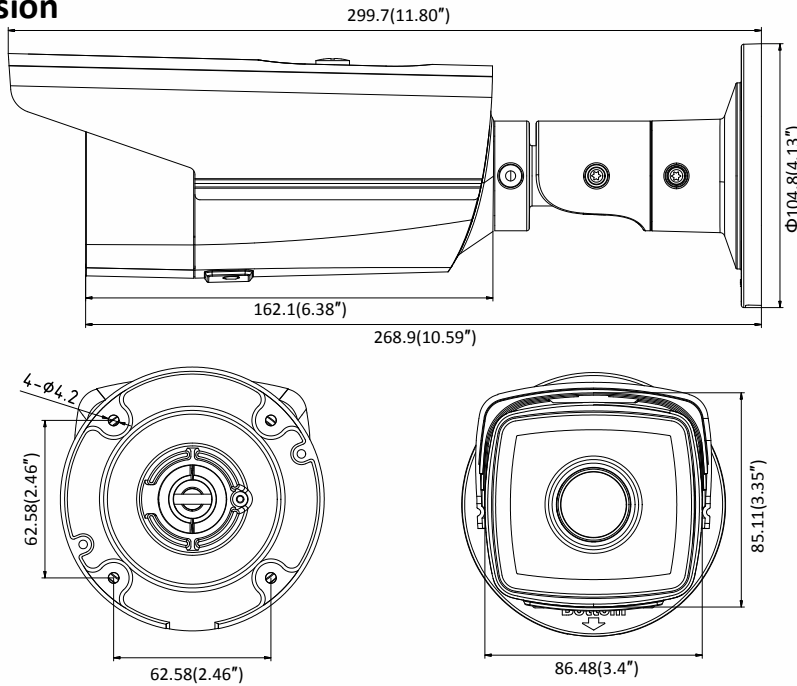

Dimension

Unit: mm (inch)

Accessory

Distributed by