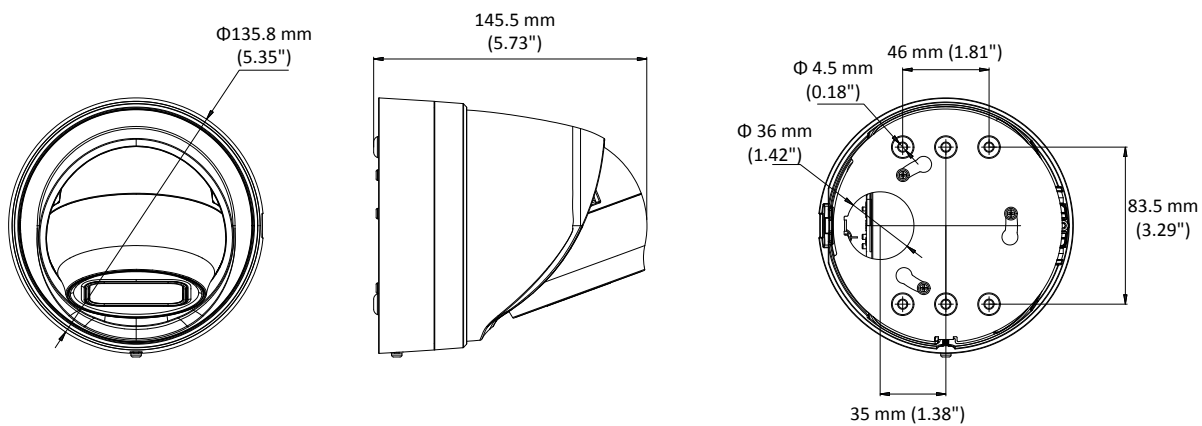

Protection Level	IP66, IK10
Material	Metal
Dimensions	Φ 135.8 mm × 145.5 mm (Φ 5.35" × 5.73")
Weight	With Package: Approx. 1220 g (2.69 lb.) Camera: Approx. 1060 g (2.34 lb.)

Available Model:

DS-2CD2H55FWD-IZS (2.8 to 12 mm)

Dimensions

Accessories

DS-1473ZJ-135
Wall Mount

DS-1281ZJ-DM23
Inclined Ceiling Mount

DS-1475ZJ-SUS
Vertical Pole Mount

DS-1476ZJ-SUS
Corner Mount

DS-1473ZJ-135B
Wall Mount with
Junction Box