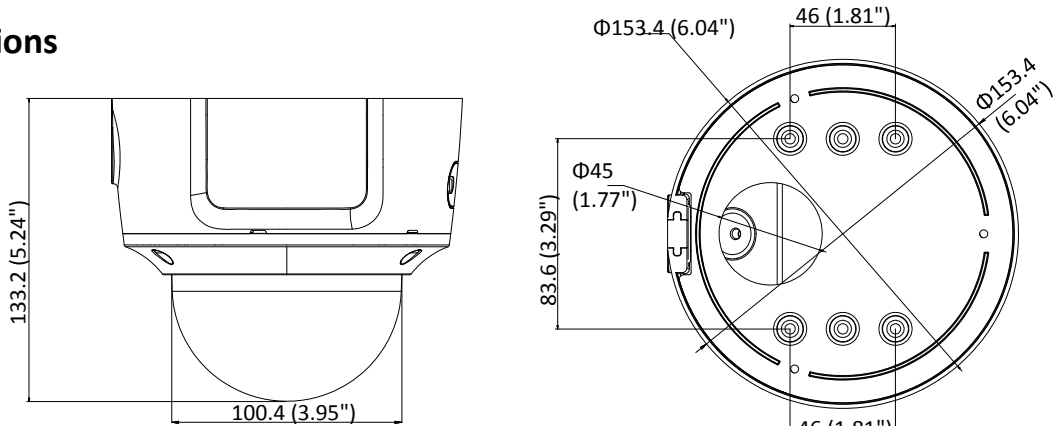

Specifications

Camera	
Image Sensor	1/2.5" Progressive Scan CMOS
Min. Illumination	Color: 0.01 Lux @ (F1.2, AGC ON), 0 Lux with IR Color: 0.014 Lux @ (F1.4, AGC ON), 0 Lux with IR
Shutter Speed	1/3 s to 1/100,000 s
Slow Shutter	Yes
Day & Night	IR Cut Filter
Digital Noise Reduction	3D DNR
WDR	120dB
3-Axis Adjustment	Pan: 0° to 355°, tilt: 0° to 75°, rotate: 0° to 355°
Lens	
Focal length	2.8 to 12 mm
Lens Type	Motorized
Aperture	F1.4
Focus	Auto
FOV	Horizontal field of view: 115° to 35° Vertical field of view: 60° to 19° Diagonal field of view: 146° to 38.5°
Lens Mount	Φ14
IR	
IR Range	Up to 30 m
Wavelength	850nm
Compression Standard	
Video Compression	Main stream: H.265/H.264 Sub stream: H.265/H.264/MJPEG Third stream: H.265/H.264
H.264 Type	Main Profile/High Profile
H.264+	Main stream supports
H.265 Type	Main Profile
H.265+	Main stream supports
Video Bit Rate	32 Kbps to 16 Mbps
Audio Compression	G722.1/G.711/G726/MP2L2/PCM/MP3
Audio Bit Rate	64Kbps(G.711)/16Kbps(G.722.1)/16Kbps(G.726)/32-192Kbps(MP2L2)/8Kbps-320Kbps(MP3)
Smart Feature-set	
Smart Event	Line crossing detection, intrusion detection, unattended baggage detection, object removal detection, face detection, scene change detection
Basic Event	Motion detection, video tampering alarm, exception (network disconnected, IP address conflict, illegal login, HDD full, HDD error)
Linkage Method	Trigger recording: memory card, network storage, pre-record and post-record Trigger captured pictures uploading: FTP, HTTP, NAS, Email Trigger notification: HTTP, ISAPI, alarm output, Email
Region of Interest	Support 1 fixed region for main stream and sub stream
Image	
Max. Resolution	3840 × 2160
Main Stream	50Hz: 20 fps (3840 × 2160), 25 fps (3072 × 1728, 2560 × 1440, 1920 × 1080, 1280 × 720)

Protection Level	IP66, IK10
Material	Metal
Dimensions	Φ153.4 × 133.2 mm (Φ6.04" × 5.24")
Weight	Camera: 1287 g (2.84 lb.)

Available Model:

DS-2CD2785FWD-IZS

Dimensions

Unit: mm(inch)

Accessories

DS-1471ZJ-155
Pendant Mount