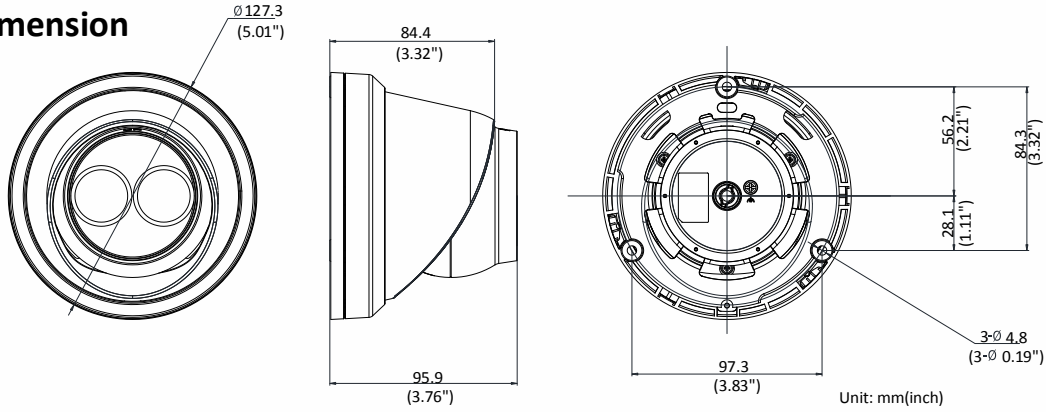

Dimension

Accessory

Distributed by