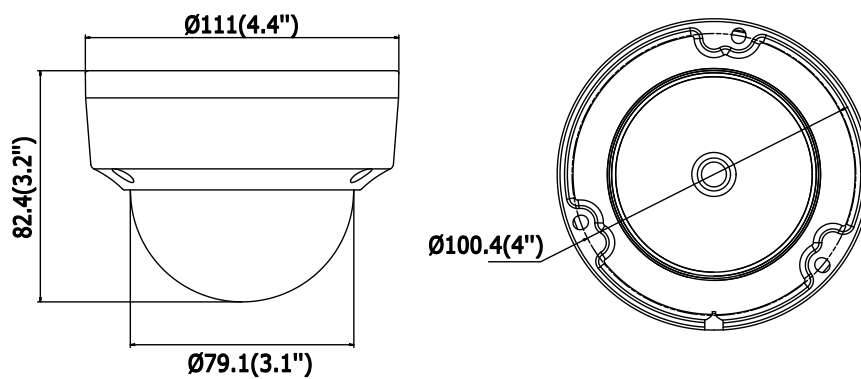

Dimensions	Camera: Φ 111 × 82.4 mm (Φ 4.4" × 3.2") Package: 134 × 134 × 108 mm (5.27" × 5.27" × 4.25")
Weight	Camera: 500 g (1.1 lb.)

Available Model

DS-2CD2125FHWD-I (2.8/4/6/8/12 mm), DS-2CD2125FHWD-IS (2.8/4/6/8/12 mm)

▪ Typical Application

Hikvision products are classified into three levels according to their anti-corrosion performance. Refer to the following description to choose for your using environment.

This model has NO SPECIFIC PROTECTION.

Level	Description
Top-level protection	Hikvision products at this level are equipped for use in areas where professional anti-corrosion protection is a must. Typical application scenarios include coastlines, docks, chemical plants, and more.
Moderate protection	Hikvision products at this level are equipped for use in areas with moderate anti-corrosion demands. Typical application scenarios include coastal areas about 2 kilometers (1.24 miles) away from coastlines, as well as areas affected by acid rain.
No specific protection	Hikvision products at this level are equipped for use in areas where no specific anti-corrosion protection is needed.

Dimension

Unit: mm (inch)