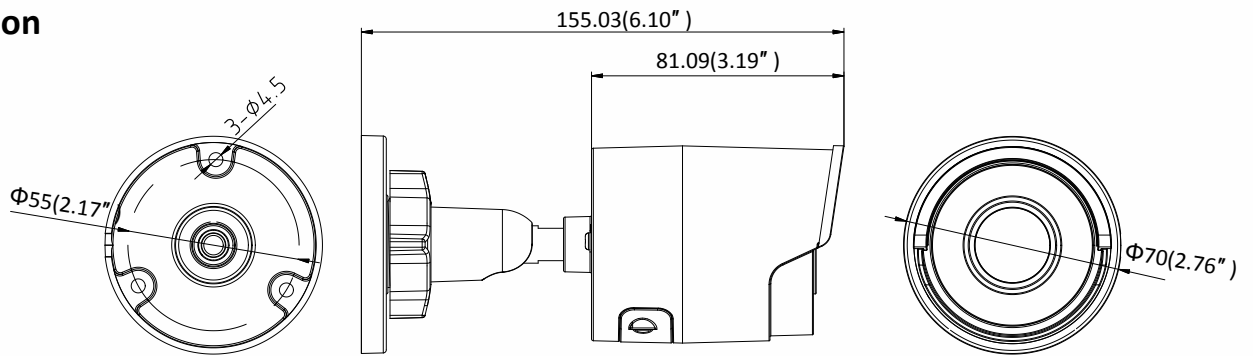

Dimension

Unit: mm

Accessory

Distributed by

HIKVISION

Headquarters

No.555 Qianmo Road, Binjiang District,
Hangzhou 310051, China
T +86-571-8807-5998
overseasbusiness@hikvision.com

Hikvision USA
T +1-909-895-0400
sales.usa@hikvision.com

Hikvision Italy
T +39-0438-6902
info.it@hikvision.com

Hikvision Singapore
T +65-6684-4718
sg@hikvision.com

Hikvision Africa
T +27 (10) 0351172
sale.africa@hikvision.com

Hikvision Europe
T +31-23-55-42-770
info.eu@hikvision.com

Hikvision France
T +33(0)1-85-330-450
info.fr@hikvision.com

Hikvision Oceania
T +61-2-8599-4233
salesau@hikvision.com

Hikvision Hong Kong
T +852-2151-1761

Hikvision Middle East
T +971-4-8816086
salesme@hikvision.com

Hikvision Spain
T +34-91-737-16-55
info.es@hikvision.com

Hikvision Canada
T +1-909-895-0400
sales.usa@hikvision.com

Hikvision Russia
T +7-495-669-67-99
saleru@hikvision.com

Hikvision Poland
T +48-22-460-01-50
poland@hikvision.com

Hikvision Korea
T +82-31-731-8841
sales.korea@hikvision.com

Hikvision India
T +91-22-28469900
sales@pramahikvision.com

Hikvision UK
T +01628-902140
support.uk@hikvision.com

Hikvision Brazil
T +55 11 3318-0050
Latam.support@hikvision.com