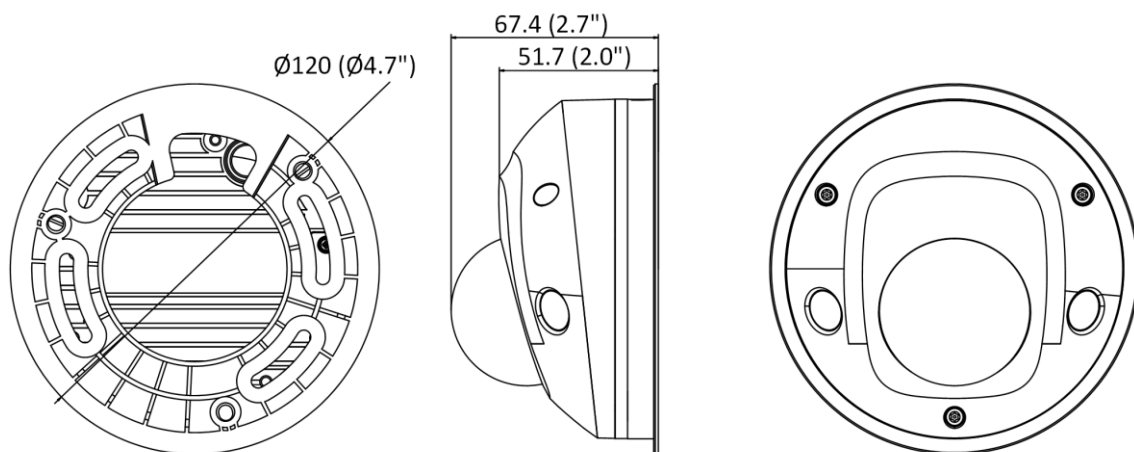

Face Detection	Yes
General	
Linkage Method	Trigger recording: memory card, network storage, pre-record and post-record Trigger captured pictures uploading: FTP, HTTP, NAS, Email Trigger notification: HTTP, ISAPI, alarm output , Email
Firmware Version	V5.6.5
General Function	One-key reset, anti-flicker, three streams, heartbeat, mirror, password protection, privacy mask, watermark, IP address filter
Startup and Operating Conditions	-30 °C to +60 °C (-22 °F to +140 °F), humidity 95% or less (non-condensing)
Power Supply	12 VDC ± 25% PoE (802.3af, class 3)
Power Consumption and Current	12 VDC, 0.7 A, max. 8.5 W, Ø5.5mm coaxial plug power PoE (802.3af, 36 V to 57 V), 0.3 A to 0.1 A, max. 10 W
Camera Material	Front cover: plastic, bottom base: metal
Camera Dimension	Ø120 mm × 67.4 mm (Ø4.7" × 2.7")
Camera Weight	Camera: approx. 400 g (0.9 lb.)
Approval	
Protection	Ingress protection: IP66 (IEC 60529-2013), IK08 (IEC 60529-2013)

▪ Available Model

DS-2CD2543G0-ISB(2.8mm)(US Branch),DS-2CD2543G0-ISB(4mm)(US Branch),

▪ Dimension

Unit: mm (inch)