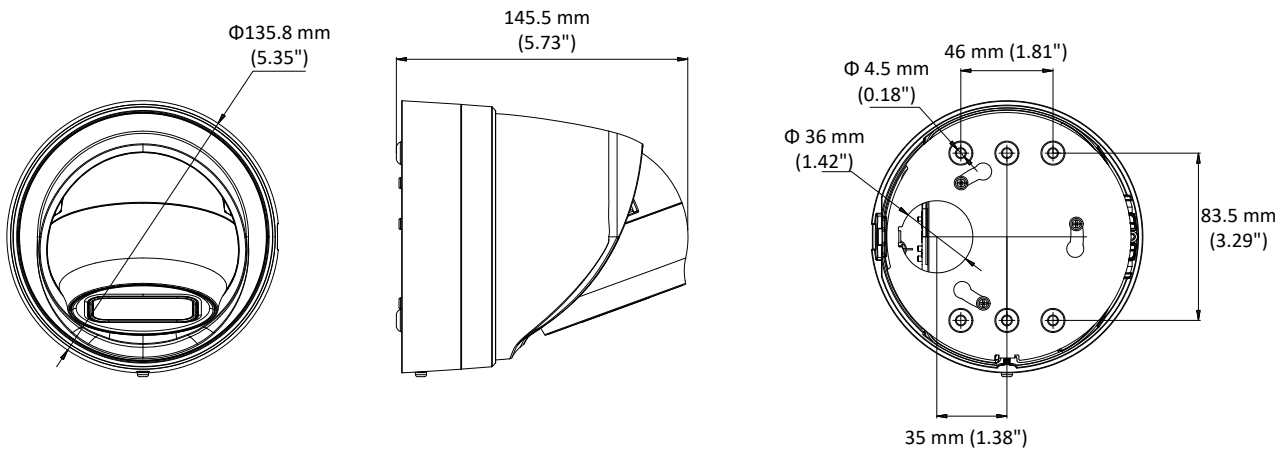

Specifications

Camera	
Image Sensor	1/3" Progressive Scan CMOS
Min. Illumination	Color: 0.01 Lux @ (F1.2, AGC ON), 0.018 Lux @ (F1.6, AGC ON), 0 Lux with IR
Shutter Speed	1/3 s to 1/100,000 s
Slow Shutter	Yes
Day & Night	IR Cut Filter
Digital Noise Reduction	3D DNR
WDR	120dB
3-Axis Adjustment	Pan: 0° to 355°, tilt: 0° to 75°, rotate: 0° to 360°
Lens	
Focal length	2.8 to 12 mm
Lens Type	Motorized
Aperture	F1.6
Focus	Auto
FOV	horizontal FOV: 104° to 29° vertical FOV: 55° to 17° diagonal FOV: 125° to 34°
Lens Mount	Φ14
IR	
IR Range	Up to 30 m
Wavelength	850nm
Compression Standard	
Video Compression	Main stream: H.265/H.264 Sub-stream: H.265/H.264/MJPEG Third stream: H.265/H.264
H.264 Type	Main Profile/High Profile
H.264+	Main stream supports
H.265 Type	Main Profile
H.265+	Main stream supports
Video Bit Rate	32 Kbps to 16 Mbps
Audio Compression	G722.1/G.711/G726/MP2L2/PCM/MP3
Audio Bit Rate	64Kbps(G.711)/16Kbps(G.722.1)/16Kbps(G.726)/32-192Kbps(MP2L2)/8Kbps-320Kbps(MP3)
Smart Feature-set	
Smart Event	Line crossing detection, intrusion detection, face detection
Basic Event	Motion detection, video tampering alarm, exception (network disconnected, IP address conflict, illegal login, HDD full, HDD error)
Linkage Method	Trigger recording: memory card, network storage, pre-record and post-record Trigger captured pictures uploading: FTP, HTTP, NAS, Email Trigger notification: HTTP, ISAPI, alarm output, Email
Region of Interest	1 fixed region for main stream and sub-stream
Image	
Max. Resolution	2688 × 1520
Main Stream	50Hz:25fps (2688 × 1520, 2560 × 1440, 2304 × 1296, 1920 × 1080, 1280 × 720) 60Hz: 30fps (2688 × 1520, 2560 × 1440, 2304 × 1296, 1920 × 1080, 1280 × 720)

Material	Metal
Dimensions	Φ 135.8 × 145.5 mm (Φ 5.4" × 5.7")
Weight	Camera: Approx. 1200 g (2.6 lb.) With Package: Approx. 1580 g (3.5 lb.)

Available Model:

DS-2CD2H43G0-IZS (2.8 to 12 mm)

Dimensions

Accessories