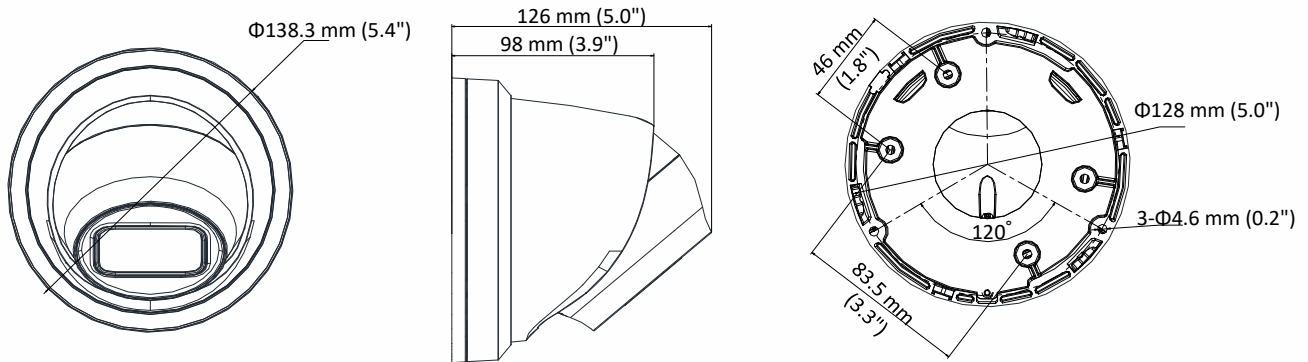

Dimension

Accessory

DS-1271ZJ-140
Pendant Mount

DS-1273ZJ-140B
Wall Mount

Distributed by

HIKVISION®

Headquarters

No.555 Qianmo Road, Binjiang District,
Hangzhou 310051, China
T +86-571-8807-5998
overseasbusiness@hikvision.com

Hikvision USA
T +1-909-895-0400
sales.usa@hikvision.com

Hikvision Italy
T +39-0438-6902
info.it@hikvision.com

Hikvision Singapore
T +65-6684-4718
sg@hikvision.com

Hikvision Africa
T +27 (10) 0351172
sale.africa@hikvision.com

Hikvision Europe
T +31-23-55-42-770
info.eu@hikvision.com

Hikvision France
T +33(0)1-85-330-450
info.fr@hikvision.com

Hikvision Oceania
T +61-2-8599-4233
salesau@hikvision.com

Hikvision Hong Kong
T +852-2151-1761

Hikvision Middle East
T +971-4-8816086
salesme@hikvision.com

Hikvision Spain
T +34-91-737-16-55
info.es@hikvision.com

Hikvision Canada
T +1-909-895-0400
sales.usa@hikvision.com

Hikvision Russia
T +7-495-669-67-99
saleru@hikvision.com

Hikvision Poland
T +48-22-460-01-50
poland@hikvision.com

Hikvision Korea
T +82-31-731-8841
sales.korea@hikvision.com

Hikvision India
T +91-22-28469900
sales@pramahikvision.com

Hikvision UK
T +01628-902140
support.uk@hikvision.com

Hikvision Brazil
T +55 11 3318-0050
Latam.support@hikvision.com