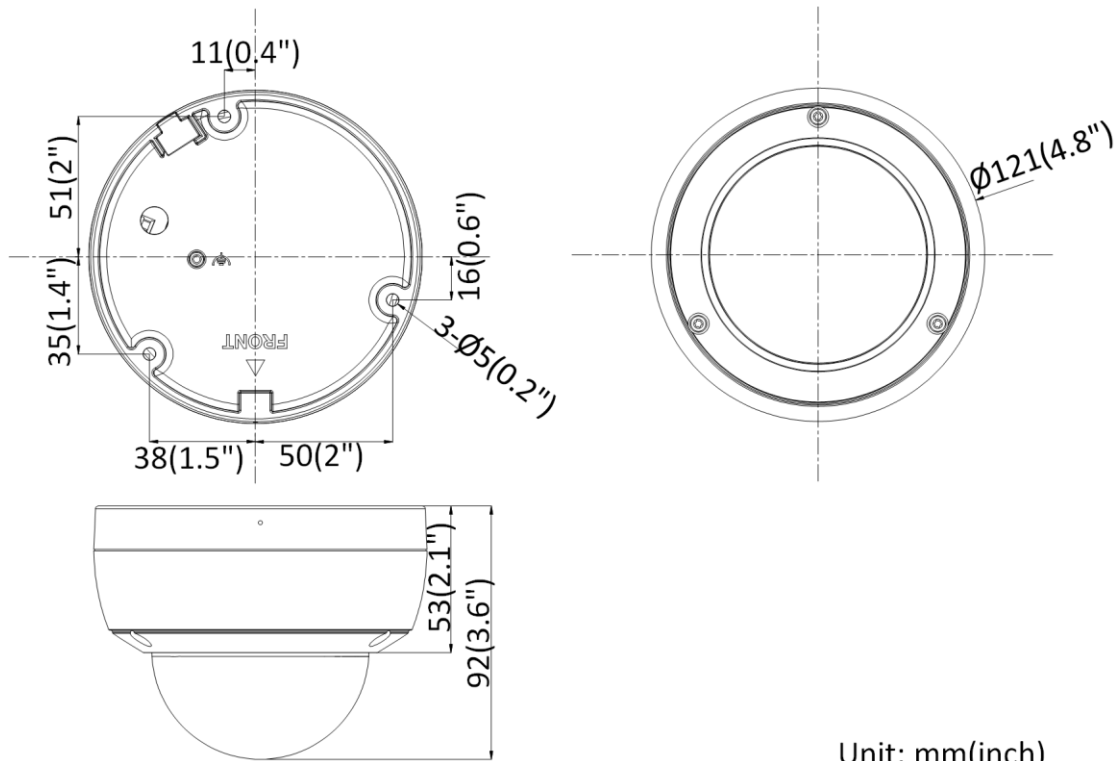

General Function	Anti-flicker, three streams, heartbeat, mirror, privacy masks, password reset via e-mail, pixel counter, HTTP listening
Reset	Reset via reset button on camera body, web browser and client software
Startup and Operating Conditions	-30 °C to 60 °C (-22 °F to 140 °F), humidity 95% or less (non-condensing)
Storage Conditions	-30 °C to 60 °C (-22 °F to 140 °F), humidity 95% or less (non-condensing)
Power Supply	12 VDC ± 25%, Φ 5.5 mm coaxial power plug; PoE (802.3af, class 3)
Power Consumption and Current	12 VDC, 0.6 A, max. 7 W; PoE: (802.3af, 36 V to 57 V), 0.3 A to 0.2 A, max. 8.5 W
Material	Camera body: metal, bubble: plastic
Dimensions	Camera: Φ121 × 92 mm (Φ4.8" × 3.6") With package: 134 × 134 × 108 mm (5.3" × 5.3" × 4.3")
Weight	Camera: Approx. 560 g (1.2 lb.) With package: Approx. 800 g (1.8 lb.)
Approval	
EMC	47 CFR Part 15, Subpart B; EN 55032: 2015, EN 61000-3-2: 2014, EN 61000-3-3: 2013, EN 50130-4: 2011 +A1: 2014; AS/NZS CISPR 32: 2015; ICES-003: Issue 6, 2016; KN 32: 2015, KN 35: 2015
Safety	UL 60950-1, IEC 60950-1:2005 + Am 1:2009 + Am 2:2013, EN 60950-1:2005 + Am 1:2009 + Am 2:2013, IS 13252(Part 1):2010+A1:2013+A2:2015, IEC/EN 60950-1
Chemistry	2011/65/EU, 2012/19/EU, Regulation (EC) No 1907/2006
Protection	Ingress protection: IK10 (IEC 62262:2002), IP66 (IEC 60529-2013)

* Listed resolutions are only selectable options. It does not mean that all streams can work at their maximum resolution at the same time.

Available Model

DS-2CD2183G0-IU (2.8/4/6/8 mm)

Dimensions

Unit: mm(inch)