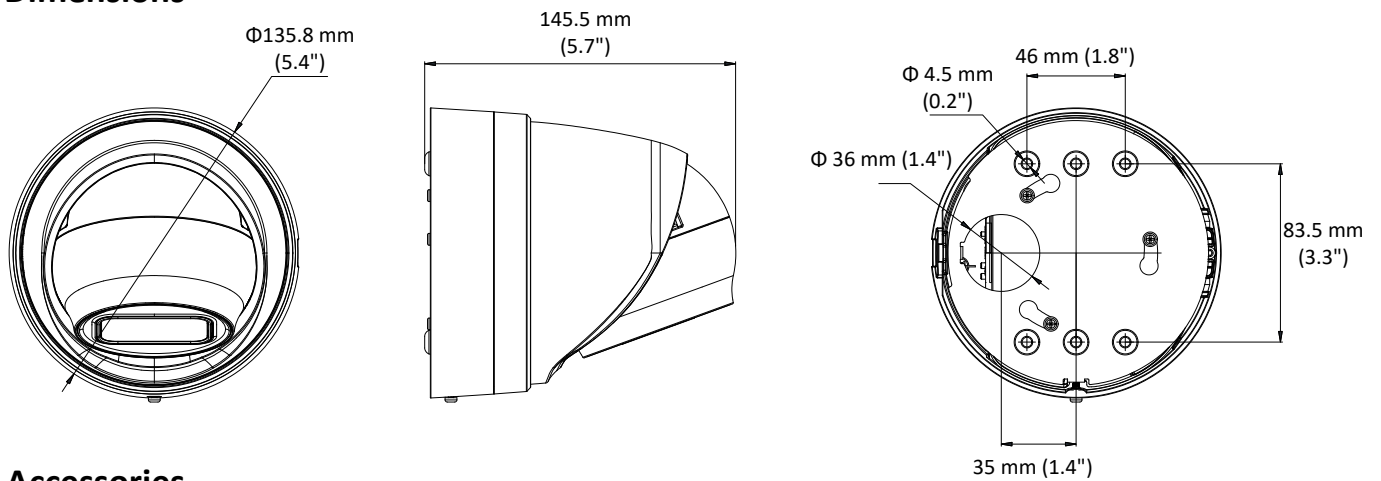

Protection Level	IP66, IK10
Material	Metal
Dimensions	Φ 135.8 mm × 145.5 mm (Φ 5.4" × 5.7")
Weight	With Package: approx. 1220 g (2.7 lb.) Camera: approx. 1060 g (2.3 lb.)

Available Model:

DS-2CD2H83G0-IZS (2.8 to 12 mm)

Dimensions

Accessories