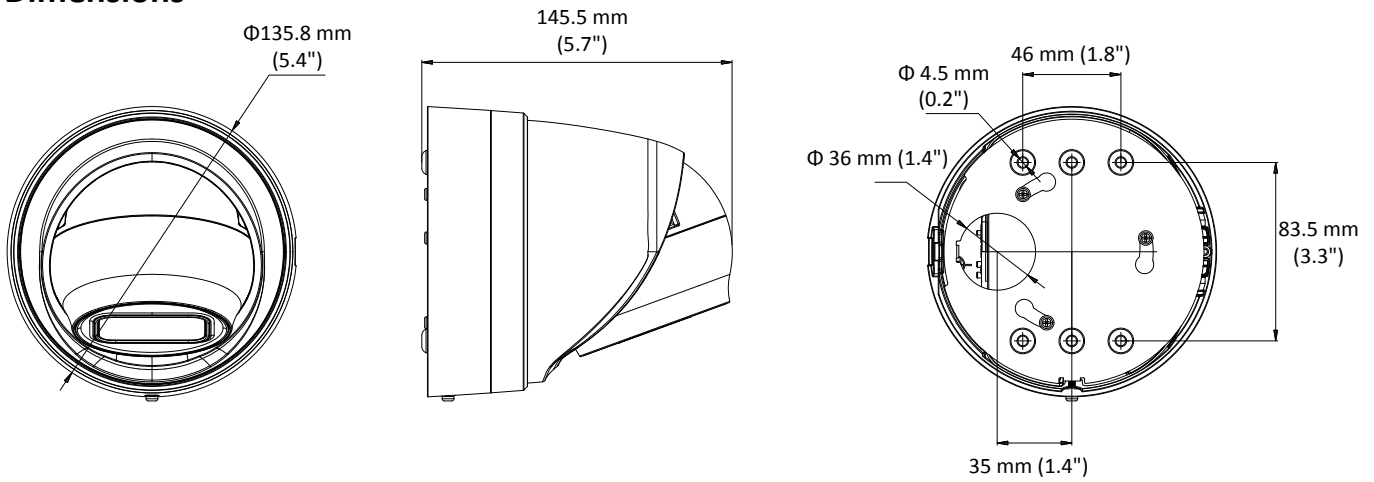

Protection Level	IP66, IK10
Material	Metal
Dimensions	Φ 135.8 mm × 145.5 mm (Φ 5.4" × 5.7")
Weight	With package: approx. 1220 g (2.7 lb.) Camera: approx. 1060 g (2.3 lb.)

Available Model:

DS-2CD2H63G0-IZS (2.8 to 12 mm)

Dimensions

Accessories

DS-1281ZJ-DM23
Inclined Ceiling Mount