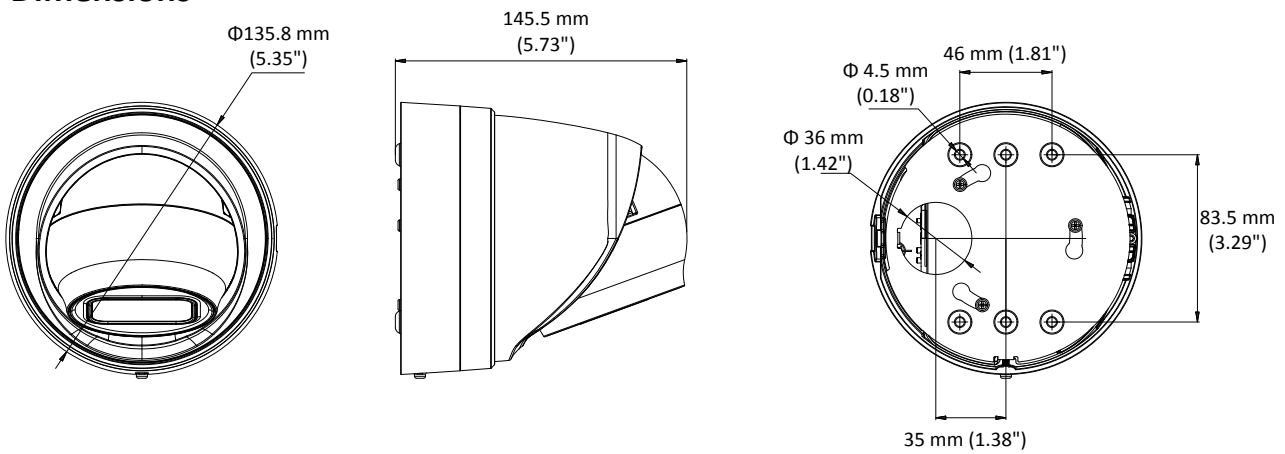

## Specifications

<b>Camera</b>	
Image Sensor	1/2.8" Progressive Scan CMOS
Min. Illumination	Color: 0.01 Lux @ (F1.2, AGC ON), 0.018 Lux @ (F1.6, AGC ON), 0 Lux with IR
Shutter Speed	1/3 s to 1/100,000 s
Slow Shutter	Yes
Day & Night	IR Cut Filter
Digital Noise Reduction	3D DNR
WDR	120 dB
3-Axis Adjustment	Pan: 0° to 355°, tilt: 0° to 75°, rotate: 0° to 360°
<b>Lens</b>	
Focal length	2.8 to 12 mm
Lens Type	Motorized
Aperture	F1.6
Focus	Auto
FOV	horizontal FOV: 110° to 31° vertical FOV: 58° to 18° diagonal FOV: 136° to 36°
Lens Mount	Φ14
<b>IR</b>	
IR Range	Up to 30 m
Wavelength	850nm
<b>Compression Standard</b>	
Video Compression	Main stream: H.265/H.264 Sub-stream: H.265/H.264/MJPEG Third stream: H.265/H.264
H.264 Type	Main Profile/High Profile
H.264+	Main stream supports
H.265 Type	Main Profile
H.265+	Main stream supports
Video Bit Rate	32 Kbps to 16 Mbps
Audio Compression	G722.1/G.711/G726/MP2L2/PCM/MP3
Audio Bit Rate	64Kbps(G.711)/16Kbps(G.722.1)/16Kbps(G.726)/32-192Kbps(MP2L2)/8Kbps-320Kbps(MP3)
<b>Smart Feature-set</b>	
Smart Event	Line crossing detection, intrusion detection, face detection
Basic Event	Motion detection, video tampering alarm, exception (network disconnected, IP address conflict, illegal login, HDD full, HDD error)
Linkage Method	Trigger recording: memory card, network storage, pre-record and post-record Trigger captured pictures uploading: FTP, HTTP, NAS, Email Trigger notification: HTTP, ISAPI, alarm output, Email
Region of Interest	1 fixed region for main stream and sub-stream
<b>Image</b>	
Max. Resolution	1920 × 1080
Main Stream	50Hz: 25fps (1920 × 1080, 1280 × 960, 1280 × 720) 60Hz: 30fps (1920 × 1080, 1280 × 960, 1280 × 720)

Material	Metal
Dimensions	Φ 135.8 × 145.5 mm (Φ 5.4" × 5.7")
Weight	Camera: Approx. 1200 g (2.6 lb.) With Package: Approx. 1580 g (3.5 lb.)

**Available Model:**

DS-2CD2H23G0-IZS (2.8 to 12 mm)

**Dimensions**