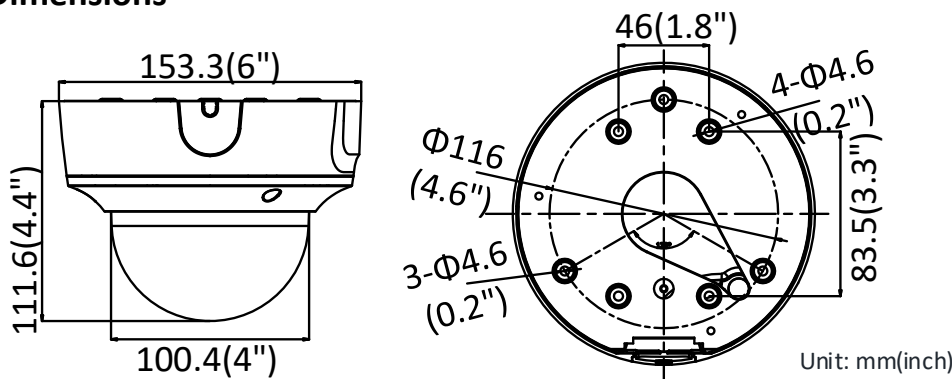

PoE (802.3af, class 3)
Power Consumption and Current	12 VDC, 0.8A, max. 10W PoE (802.3af, 36V to 57V), 0.4A to 0.2A, max. 12W
Protection Level	IP67, IK10
Material	Metal
Dimensions	Camera: Φ 153.3 $\times$ 111.6mm (Φ 6" $\times$ 4.4")
Weight	Camera: Approx. 835g (1.8 lb.) With Package: Approx. 1305g (2.9 lb.)

Available Model:

DS-2CD2783G1-IZ (2.8 to 12 mm), DS-2CD2783G1-IZS (2.8 to 12 mm)

Dimensions

Accessories