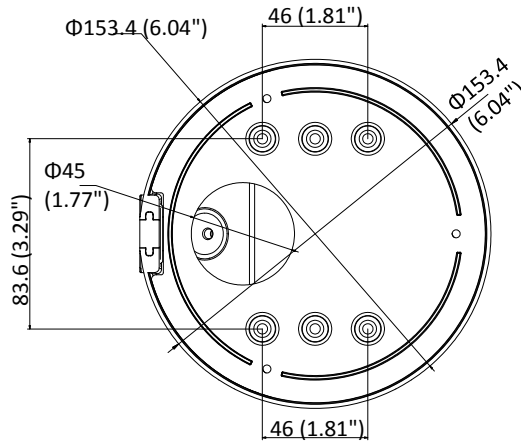

Specifications

Camera	
Image Sensor	1/2.9" Progressive Scan CMOS
Min. Illumination	Color: 0.01 Lux @ (F1.2, AGC ON), 0.018 Lux @ (F1.6, AGC ON), 0 Lux with IR
Shutter Speed	1/3 s to 1/100,000 s
Slow Shutter	Yes
Day & Night	IR Cut Filter
Digital Noise Reduction	3D DNR
WDR	120dB
3-Axis Adjustment	Pan: 0° to 355°, tilt: 0° to 75°, rotate: 0° to 355°
Lens	
Focal Length	2.8 to 12 mm
Lens Type	Motorized
Aperture	F1.6
Focus	Auto
FOV	Horizontal field of view: 88° to 27° Vertical field of view: 56° to 18° Diagonal field of view: 110° to 33°
Lens Mount	Φ14
IR	
IR Range	Up to 30 m
Wavelength	850nm
Compression Standard	
Video Compression	Main stream: H.265/ H.264 Sub-stream: H.265/H.264/MJPEG Third stream: H.265/H.264
H.264 Type	Main Profile/High Profile
H.264+	Main stream supports
H.265 Type	Main Profile
H.265+	Main stream supports
Video Bit Rate	32 Kbps to 16 Mbps
Audio Compression	G722.1/G.711/G726/MP2L2/PCM/MP3
Audio Bit Rate	64Kbps(G.711)/16Kbps(G.722.1)/16Kbps(G.726)/32-192Kbps(MP2L2)/8Kbps-320Kbps(MP3)
Smart Feature-set	
Smart Event	Line crossing detection, intrusion detection, face detection
Basic Event	Motion detection, video tampering alarm, exception (network disconnected, IP address conflict, illegal login, HDD full, HDD error)
Linkage Method	Trigger recording: memory card, network storage, pre-record and post-record Trigger captured pictures uploading: FTP, HTTP, NAS, Email Trigger notification: HTTP, ISAPI, alarm output, Email
Region of Interest	Support 1 fixed region for main stream and sub-stream
Image	
Max. Resolution	3072 × 2048
Main Stream	50Hz: 20 fps (3072 × 2048, 3072 × 1728, 2944 × 1656), 25 fps (2560 × 1440, 1920 × 1080, 1280 × 720) 60Hz: 20 fps (3072 × 2048, 3072 × 1728, 2944 × 1656), 30fps (2560 × 1440, 1920 × 1080, 1280 × 720)

Protection Level	IP66, IK10
Material	Metal
Dimensions	Φ 153.4 × 133.2 mm (Φ 6.04" × 5.24")
Weight	Camera: 1287 g (2.8 lb.)

Available Model:

DS-2CD2763G0-IZS (2.8 to 12 mm)

Dimensions

Unit: mm(inch)

Accessories