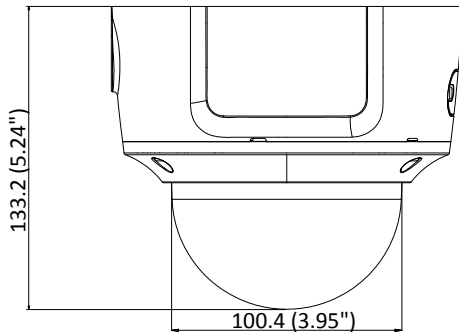

Specifications

Camera	
Image Sensor	1/2.9" Progressive Scan CMOS
Min. Illumination	Color: 0.01 Lux @ (F1.2, AGC ON), 0.018 Lux @ (F1.6, AGC ON), 0 Lux with IR
Shutter Speed	1/3 s to 1/100,000 s
Slow Shutter	Yes
Day & Night	IR Cut Filter
Digital Noise Reduction	3D DNR
WDR	120dB
3-Axis Adjustment	Pan: 0° to 355°, tilt: 0° to 75°, rotate: 0° to 355°
Lens	
Focal Length	2.8 to 12 mm
Lens Type	Motorized
Aperture	F1.6
Focus	Auto
FOV	Horizontal field of view: 88° to 27° Vertical field of view: 56° to 18° Diagonal field of view: 110° to 33°
Lens Mount	Φ14
IR	
IR Range	Up to 30 m
Wavelength	850nm
Compression Standard	
Video Compression	Main stream: H.265/ H.264 Sub-stream: H.265/H.264/MJPEG Third stream: H.265/H.264
H.264 Type	Main Profile/High Profile
H.264+	Main stream supports
H.265 Type	Main Profile
H.265+	Main stream supports
Video Bit Rate	32 Kbps to 16 Mbps
Audio Compression	G722.1/G.711/G726/MP2L2/PCM/MP3
Audio Bit Rate	64Kbps(G.711)/16Kbps(G.722.1)/16Kbps(G.726)/32-192Kbps(MP2L2)/8Kbps-320Kbps(MP3)
Smart Feature-set	
Smart Event	Line crossing detection, intrusion detection, face detection
Basic Event	Motion detection, video tampering alarm, exception (network disconnected, IP address conflict, illegal login, HDD full, HDD error)
Linkage Method	Trigger recording: memory card, network storage, pre-record and post-record Trigger captured pictures uploading: FTP, HTTP, NAS, Email Trigger notification: HTTP, ISAPI, alarm output, Email
Region of Interest	Support 1 fixed region for main stream and sub-stream
Image	
Max. Resolution	3072 × 2048
Main Stream	50Hz: 20 fps (3072 × 2048, 3072 × 1728, 2944 × 1656), 25 fps (2560 × 1440, 1920 × 1080, 1280 × 720) 60Hz: 20 fps (3072 × 2048, 3072 × 1728, 2944 × 1656), 30fps (2560 × 1440, 1920 × 1080, 1280 × 720)

Protection Level	IP66, IK10
Material	Metal
Dimensions	Φ 153.4 × 133.2 mm (Φ 6.04" × 5.24")
Weight	Camera: 1287 g (2.8 lb.)

Available Model:

DS-2CD2763G0-IZS (2.8 to 12 mm)

Dimensions

Unit: mm(inch)

Accessories