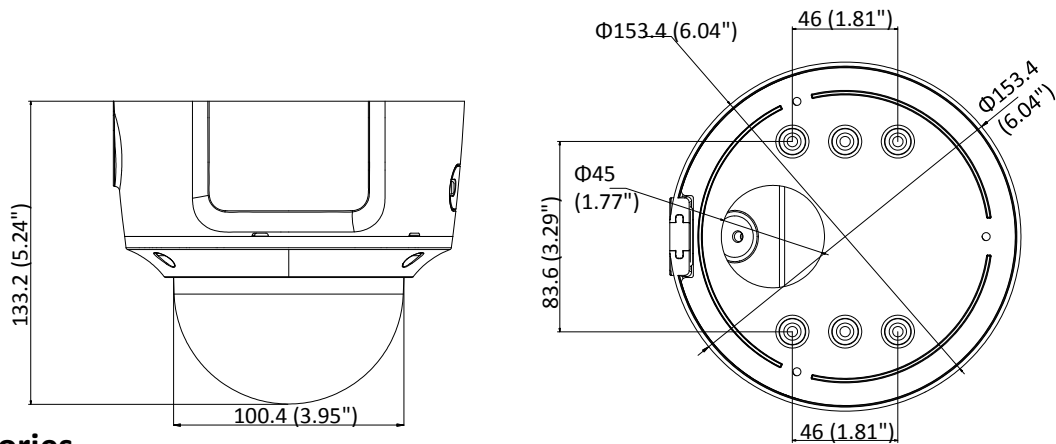

Protection Level	IP66, IK10
Material	Metal
Dimensions	Φ 153.4 × 133.2 mm (Φ 6.04" × 5.24")
Weight	Camera: Approx. 1330 g (2.9 lb.) With Package: Approx. 1800 g (4.0 lb.)

Available Model:

DS-2CD2723G0-IZS (2.8 to 12 mm)

Dimensions

Accessories

Unit: mm(inch)

DS-1475ZJ-SUS
Vertical Pole Mount

DS-1476ZJ-SUS
Corner Mount