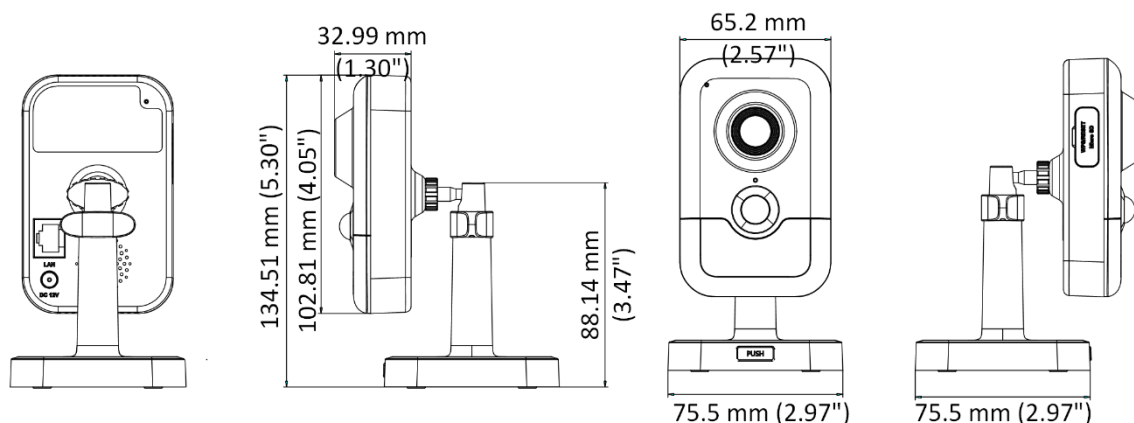

Reset	Yes
Startup and Operating Conditions	-10 °C to +40 °C (14 °F to +104 °F). Humidity 95% or less (non-condensing)
Power Supply	12 VDC ± 25% PoE: 802.3af, Class 3
Power Consumption and Current	12 VDC, 0.5 A, max. 6 W, Ø5.5 mm coaxial plug power PoE: 802.3af, 36 V to 57 V, 0.2 A to 0.1 A, max. 7 W
Material	Plastic
Dimensions	102.8 mm × 65.2 mm × 32.6 mm (4.1" × 2.6" × 1.3")
Weight	Camera: Approx. 128 g (0.3 lb.)

▪ Available Model

DS-2CD2443G0-IW (2.8/4 mm)

▪ Typical Application

Hikvision products are classified into three levels according to their anti-corrosion performance. Refer to the following description to choose for your using environment.

This model has NO SPECIFIC PROTECTION.

Level	Description
Top-level protection	Hikvision products at this level are equipped for use in areas where professional anti-corrosion protection is a must. Typical application scenarios include coastlines, docks, chemical plants, and more.
Moderate protection	Hikvision products at this level are equipped for use in areas with moderate anti-corrosion demands. Typical application scenarios include coastal areas about 2 kilometers (1.24 miles) away from coastlines, as well as areas affected by acid rain.
No specific protection	Hikvision products at this level are equipped for use in areas where no specific anti-corrosion protection is needed.

▪ Dimension