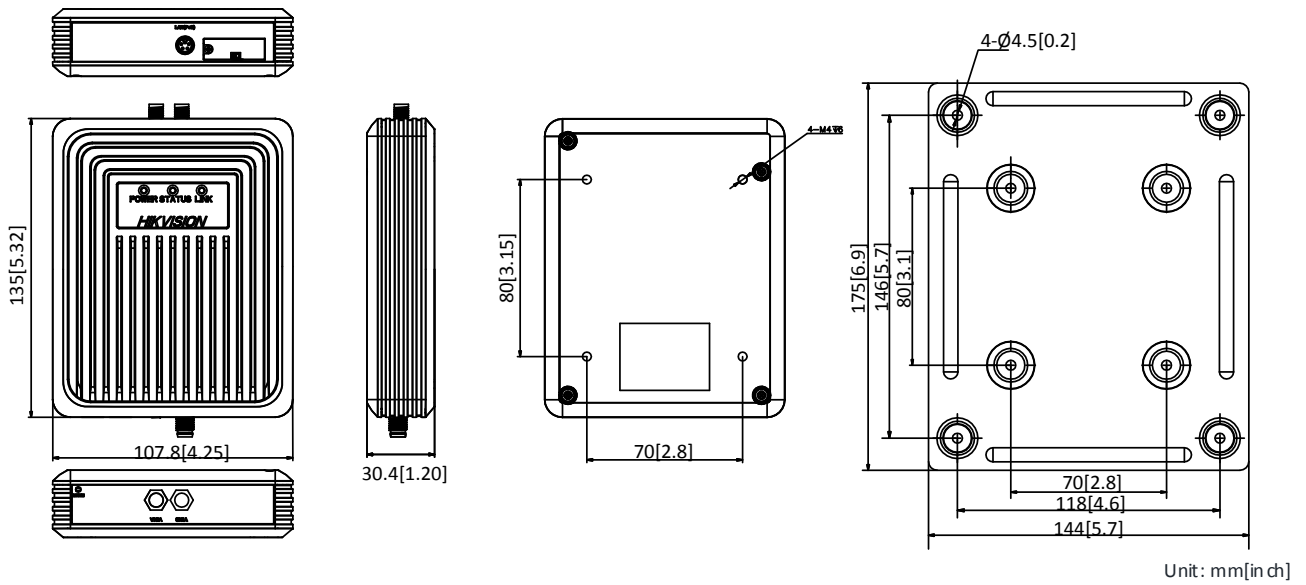

Operating Conditions	-30 °C to 60 °C (-22 °F to 140 °F), humidity 5% to 95% or less (non-condensing)
Power Supply	8 VDC to 36 VDC, two-core aviation plug, aviation plug adapter cable to 3.5 mm power, M8 PoE (802.3at, class4)
Power Consumption and Current	24 VDC, 0.7 A, max. 15 W, 8-36 VDC PoE (802.3at, 42.5 V to 57 V), 0.4 A to 0.3 A, max. 16 W
Protection Level	L80: IP66, IK10 L32: IP66 (2 mm: No)
Material	Metal
Dimensions	Main body: 135 × 107.8 × 30.4 mm (5.3" × 4.3" × 1.2")
Weight	Main body: approx. 450 g (1 lb.) With package: approx. 920 g (2 lb.)

L32

L80

L90 (2.0mm)

L90 (2.8mm, 4mm)

Dimension

Main body:

L90:

L80: