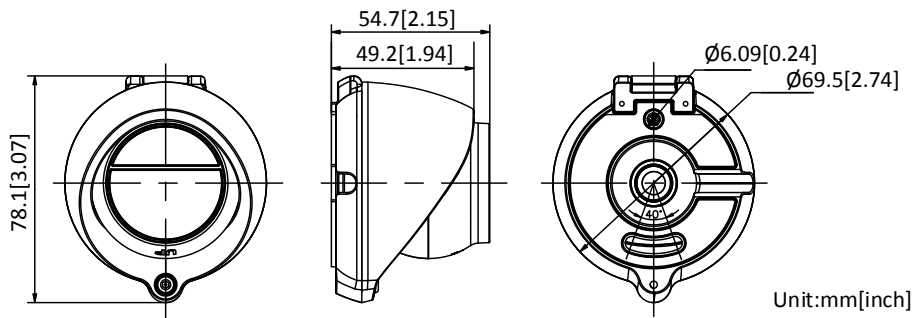

Operating Conditions	-30 °C to 60 °C (-22 °F to 140 °F), humidity 5% to 95% or less (non-condensing)
Power Supply	8 VDC to 36 VDC, two-core aviation plug, aviation plug adapter cable to 3.5 mm power, M8 PoE (802.3at, class4)
Power Consumption and Current	24 VDC, 0.7 A, max. 15 W, 8-36 VDC PoE (802.3at, 42.5 V to 57 V), 0.4 A to 0.3 A, max. 16 W
Protection Level	L80: IP66, IK10 L32: IP66 (2 mm: No)
Material	Metal
Dimensions	Main body: 135 × 107.8 × 30.4 mm (5.3" × 4.3" × 1.2")
Weight	Main body: approx. 450 g (1 lb.) With package: approx. 920 g (2 lb.)

L32

L80

L90 (2.0mm)

L90 (2.8mm, 4mm)

Dimension

Main body:

L90:

L80: