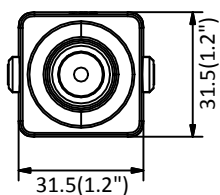

	60Hz: 1fps (1280 × 960, 1280 × 720, 704 × 480, 640 × 480)
Image Enhancement	3D DNR
Image Settings	Rotate mode, saturation, brightness, contrast, sharpness adjustable by client software or web browser
Day/Night Switch	Day/Night/Auto/Schedule
Network	
Network Storage	Support NAS (NFS, SMB/CIFS)
Alarm Trigger	Motion detection, video tampering, IP address conflict, illegal login
Protocols	TCP/IP, ICMP, HTTP, HTTPS, FTP, DHCP, DNS, DDNS, RTP, RTSP, RTCP, PPPoE, NTP, UPnP™, SMTP, SNMP, IGMP, 802.1X, QoS, IPv6, Bonjour
General Function	Anti-flicker, heartbeat, mirror, password protection, privacy mask, watermark, IP address filter
API	ONVIF (PROFILE S, PROFILE G), ISAPI
Simultaneous Live View	Up to 6 channels
User/Host	Up to 32 users 3 levels: Administrator, Operator and User
Client	iVMS-4200, Hik-Connect, iVMS-5200, iVMS-4500
Web Browser	IE8+, Chrome 31.0-44, Firefox 30.0-51, Safari 8.0+
Interface	
Audio	1 input (line in)
Communication Interface	1 RJ45 10M/100M self-adaptive Ethernet port
Reset Button	Yes
General	
Operating Conditions	-30 °C to +60 °C (-22 °F to +140 °F), Humidity 95% or less (non-condensing)
Power Supply	12 VDC ± 20%, Φ 5.5 mm coaxial plug power
Power Consumption and Current	12 VDC, 0.3 A, max. 3 W
Material	Aluminum Alloy
Dimensions	Without /M model: 31 mm × 31 mm × 26 mm (1.2" × 1.2" × 1") With /M model: 31 mm × 31 mm × 39 mm (1.2" × 1.2" × 1.5")
Weight	With package: approx. 202 g (0.4 lb.) Camera: approx. 93 g (0.2 lb.)

Available Models:

DS-2CD2D11G0/M-D/NF(2.8 mm) DS-2CD2D11G0/M-D/NF(4 mm), DS-2CD2D11G0-D/NF(3.7mm)

Dimensions

Without /M Model

With /M Model

Unit: mm (inch)

Distributed by

HIKVISION