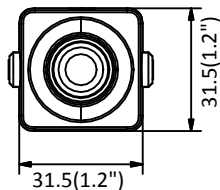

	60Hz: 1fps (1280 × 960, 1280 × 720, 704 × 480, 640 × 480)
Image Enhancement	3D DNR
Image Settings	Rotate mode, saturation, brightness, contrast, sharpness adjustable by client software or web browser
Day/Night Switch	Day/Night/Auto/Schedule
Network	
Network Storage	Support NAS (NFS, SMB/CIFS)
Alarm Trigger	Motion detection, video tampering, IP address conflict, illegal login
Protocols	TCP/IP, ICMP, HTTP, HTTPS, FTP, DHCP, DNS, DDNS, RTP, RTSP, RTCP, PPPoE, NTP, UPnP™, SMTP, SNMP, IGMP, 802.1X, QoS, IPv6, Bonjour
General Function	Anti-flicker, heartbeat, mirror, password protection, privacy mask, watermark, IP address filter
API	ONVIF (PROFILE S, PROFILE G), ISAPI
Simultaneous Live View	Up to 6 channels
User/Host	Up to 32 users 3 levels: Administrator, Operator and User
Client	iVMS-4200, Hik-Connect, iVMS-5200, iVMS-4500
Web Browser	IE8+, Chrome 31.0-44, Firefox 30.0-51, Safari 8.0+
Interface	
Audio	1 input (line in)
Communication Interface	1 RJ45 10M/100M self-adaptive Ethernet port
Reset Button	Yes
General	
Operating Conditions	-30 °C to +60 °C (-22 °F to +140 °F), Humidity 95% or less (non-condensing)
Power Supply	12 VDC ± 20%, Φ 5.5 mm coaxial plug power
Power Consumption and Current	12 VDC, 0.3 A, max. 3 W
Material	Aluminum Alloy
Dimensions	Without /M model: 31 mm × 31 mm × 26 mm (1.2" × 1.2" × 1") With /M model: 31 mm × 31 mm × 39 mm (1.2" × 1.2" × 1.5")
Weight	With package: approx. 202 g (0.4 lb.) Camera: approx. 93 g (0.2 lb.)

Available Models:

DS-2CD2D11G0/M-D/NF(2.8 mm) DS-2CD2D11G0/M-D/NF(4 mm), DS-2CD2D11G0-D/NF(3.7mm)

Dimensions

Without /M Model

With /M Model

Unit: mm (inch)

Distributed by

HIKVISION