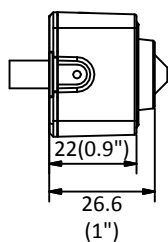

	60Hz: 1fps (1280 × 960, 1280 × 720, 704 × 480, 640 × 480)
Image Enhancement	3D DNR
Image Settings	Rotate mode, saturation, brightness, contrast, sharpness adjustable by client software or web browser
Day/Night Switch	Day/Night/Auto/Schedule
Network	
Network Storage	Support NAS (NFS, SMB/CIFS)
Alarm Trigger	Motion detection, video tampering, IP address conflict, illegal login
Protocols	TCP/IP, ICMP, HTTP, HTTPS, FTP, DHCP, DNS, DDNS, RTP, RTSP, RTCP, PPPoE, NTP, UPnP™, SMTP, SNMP, IGMP, 802.1X, QoS, IPv6, Bonjour
General Function	Anti-flicker, heartbeat, mirror, password protection, privacy mask, watermark, IP address filter
API	ONVIF (PROFILE S, PROFILE G), ISAPI
Simultaneous Live View	Up to 6 channels
User/Host	Up to 32 users 3 levels: Administrator, Operator and User
Client	iVMS-4200, Hik-Connect, iVMS-5200, iVMS-4500
Web Browser	IE8+, Chrome 31.0-44, Firefox 30.0-51, Safari 8.0+
Interface	
Audio	1 input (line in)
Communication Interface	1 RJ45 10M/100M self-adaptive Ethernet port
Reset Button	Yes
General	
Operating Conditions	-30 °C to +60 °C (-22 °F to +140 °F), Humidity 95% or less (non-condensing)
Power Supply	12 VDC ± 20%, Φ 5.5 mm coaxial plug power
Power Consumption and Current	12 VDC, 0.3 A, max. 3 W
Material	Aluminum Alloy
Dimensions	Without /M model: 31 mm × 31 mm × 26 mm (1.2" × 1.2" × 1") With /M model: 31 mm × 31 mm × 39 mm (1.2" × 1.2" × 1.5")
Weight	With package: approx. 202 g (0.4 lb.) Camera: approx. 93 g (0.2 lb.)

Available Models:

DS-2CD2D11G0/M-D/NF(2.8 mm) DS-2CD2D11G0/M-D/NF(4 mm), DS-2CD2D11G0-D/NF(3.7mm)

Dimensions

Without /M Model

With /M Model

Unit: mm (inch)

Distributed by

HIKVISION