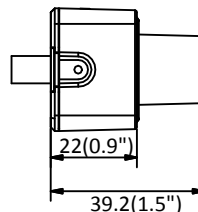

	60Hz: 1fps (1280 × 960, 1280 × 720, 704 × 480, 640 × 480)
Image Enhancement	3D DNR
Image Settings	Rotate mode, saturation, brightness, contrast, sharpness adjustable by client software or web browser
Day/Night Switch	Day/Night/Auto/Schedule
Network	
Network Storage	Support NAS (NFS, SMB/CIFS)
Alarm Trigger	Motion detection, video tampering, IP address conflict, illegal login
Protocols	TCP/IP, ICMP, HTTP, HTTPS, FTP, DHCP, DNS, DDNS, RTP, RTSP, RTCP, PPPoE, NTP, UPnP™, SMTP, SNMP, IGMP, 802.1X, QoS, IPv6, Bonjour
General Function	Anti-flicker, heartbeat, mirror, password protection, privacy mask, watermark, IP address filter
API	ONVIF (PROFILE S, PROFILE G), ISAPI
Simultaneous Live View	Up to 6 channels
User/Host	Up to 32 users 3 levels: Administrator, Operator and User
Client	iVMS-4200, Hik-Connect, iVMS-5200, iVMS-4500
Web Browser	IE8+, Chrome 31.0-44, Firefox 30.0-51, Safari 8.0+
Interface	
Audio	1 input (line in)
Communication Interface	1 RJ45 10M/100M self-adaptive Ethernet port
Reset Button	Yes
General	
Operating Conditions	-30 °C to +60 °C (-22 °F to +140 °F), Humidity 95% or less (non-condensing)
Power Supply	12 VDC ± 20%, Φ 5.5 mm coaxial plug power
Power Consumption and Current	12 VDC, 0.3 A, max. 3 W
Material	Aluminum Alloy
Dimensions	Without /M model: 31 mm × 31 mm × 26 mm (1.2" × 1.2" × 1") With /M model: 31 mm × 31 mm × 39 mm (1.2" × 1.2" × 1.5")
Weight	With package: approx. 202 g (0.4 lb.) Camera: approx. 93 g (0.2 lb.)

Available Models:

DS-2CD2D11G0/M-D/NF(2.8 mm) DS-2CD2D11G0/M-D/NF(4 mm), DS-2CD2D11G0-D/NF(3.7mm)

Dimensions

Without /M Model

With /M Model

Unit: mm (inch)

Distributed by

HIKVISION