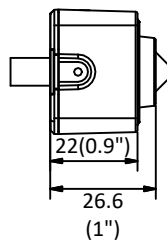

	60Hz: 1fps (1280 × 960, 1280 × 720, 704 × 480, 640 × 480)
Image Enhancement	3D DNR
Image Settings	Rotate mode, saturation, brightness, contrast, sharpness adjustable by client software or web browser
Day/Night Switch	Day/Night/Auto/Schedule
<b>Network</b>	
Network Storage	Support NAS (NFS, SMB/CIFS)
Alarm Trigger	Motion detection, video tampering, IP address conflict, illegal login
Protocols	TCP/IP, ICMP, HTTP, HTTPS, FTP, DHCP, DNS, DDNS, RTP, RTSP, RTCP, PPPoE, NTP, UPnP™, SMTP, SNMP, IGMP, 802.1X, QoS, IPv6, Bonjour
General Function	Anti-flicker, heartbeat, mirror, password protection, privacy mask, watermark, IP address filter
API	ONVIF (PROFILE S, PROFILE G), ISAPI
Simultaneous Live View	Up to 6 channels
User/Host	Up to 32 users 3 levels: Administrator, Operator and User
Client	iVMS-4200, Hik-Connect, iVMS-5200, iVMS-4500
Web Browser	IE8+, Chrome 31.0-44, Firefox 30.0-51, Safari 8.0+
<b>Interface</b>	
Audio	1 input (line in)
Communication Interface	1 RJ45 10M/100M self-adaptive Ethernet port
Reset Button	Yes
<b>General</b>	
Operating Conditions	-30 °C to +60 °C (-22 °F to +140 °F), Humidity 95% or less (non-condensing)
Power Supply	12 VDC ± 20%, Φ 5.5 mm coaxial plug power
Power Consumption and Current	12 VDC, 0.3 A, max. 3 W
Material	Aluminum Alloy
Dimensions	Without /M model: 31 mm × 31 mm × 26 mm (1.2" × 1.2" × 1") With /M model: 31 mm × 31 mm × 39 mm (1.2" × 1.2" × 1.5")
Weight	With package: approx. 202 g (0.4 lb.) Camera: approx. 93 g (0.2 lb.)

## Available Models:

DS-2CD2D11G0/M-D/NF(2.8 mm) DS-2CD2D11G0/M-D/NF(4 mm), DS-2CD2D11G0-D/NF(3.7mm)

**Dimensions**

Without /M Model

With /M Model

Unit: mm (inch)

Distributed by

**HIKVISION**