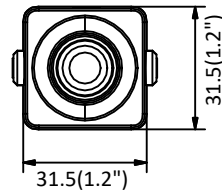

	60Hz: 1fps (1280 × 960, 1280 × 720, 704 × 480, 640 × 480)
Image Enhancement	3D DNR
Image Settings	Rotate mode, saturation, brightness, contrast, sharpness adjustable by client software or web browser
Day/Night Switch	Day/Night/Auto/Schedule
<b>Network</b>	
Network Storage	Support NAS (NFS, SMB/CIFS)
Alarm Trigger	Motion detection, video tampering, IP address conflict, illegal login
Protocols	TCP/IP, ICMP, HTTP, HTTPS, FTP, DHCP, DNS, DDNS, RTP, RTSP, RTCP, PPPoE, NTP, UPnP™, SMTP, SNMP, IGMP, 802.1X, QoS, IPv6, Bonjour
General Function	Anti-flicker, heartbeat, mirror, password protection, privacy mask, watermark, IP address filter
API	ONVIF (PROFILE S, PROFILE G), ISAPI
Simultaneous Live View	Up to 6 channels
User/Host	Up to 32 users 3 levels: Administrator, Operator and User
Client	iVMS-4200, Hik-Connect, iVMS-5200, iVMS-4500
Web Browser	IE8+, Chrome 31.0-44, Firefox 30.0-51, Safari 8.0+
<b>Interface</b>	
Audio	1 input (line in)
Communication Interface	1 RJ45 10M/100M self-adaptive Ethernet port
Reset Button	Yes
<b>General</b>	
Operating Conditions	-30 °C to +60 °C (-22 °F to +140 °F), Humidity 95% or less (non-condensing)
Power Supply	12 VDC ± 20%, Φ 5.5 mm coaxial plug power
Power Consumption and Current	12 VDC, 0.3 A, max. 3 W
Material	Aluminum Alloy
Dimensions	Without /M model: 31 mm × 31 mm × 26 mm (1.2" × 1.2" × 1") With /M model: 31 mm × 31 mm × 39 mm (1.2" × 1.2" × 1.5")
Weight	With package: approx. 202 g (0.4 lb.) Camera: approx. 93 g (0.2 lb.)

## Available Models:

DS-2CD2D11G0/M-D/NF(2.8 mm) DS-2CD2D11G0/M-D/NF(4 mm), DS-2CD2D11G0-D/NF(3.7mm)

**Dimensions**

Without /M Model

With /M Model

Unit: mm (inch)

Distributed by

**HIKVISION**