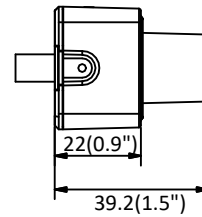

	60Hz: 1fps (1280 × 960, 1280 × 720, 704 × 480, 640 × 480)
Image Enhancement	3D DNR
Image Settings	Rotate mode, saturation, brightness, contrast, sharpness adjustable by client software or web browser
Day/Night Switch	Day/Night/Auto/Schedule
<b>Network</b>	
Network Storage	Support NAS (NFS, SMB/CIFS)
Alarm Trigger	Motion detection, video tampering, IP address conflict, illegal login
Protocols	TCP/IP, ICMP, HTTP, HTTPS, FTP, DHCP, DNS, DDNS, RTP, RTSP, RTCP, PPPoE, NTP, UPnP™, SMTP, SNMP, IGMP, 802.1X, QoS, IPv6, Bonjour
General Function	Anti-flicker, heartbeat, mirror, password protection, privacy mask, watermark, IP address filter
API	ONVIF (PROFILE S, PROFILE G), ISAPI
Simultaneous Live View	Up to 6 channels
User/Host	Up to 32 users 3 levels: Administrator, Operator and User
Client	iVMS-4200, Hik-Connect, iVMS-5200, iVMS-4500
Web Browser	IE8+, Chrome 31.0-44, Firefox 30.0-51, Safari 8.0+
<b>Interface</b>	
Audio	1 input (line in)
Communication Interface	1 RJ45 10M/100M self-adaptive Ethernet port
Reset Button	Yes
<b>General</b>	
Operating Conditions	-30 °C to +60 °C (-22 °F to +140 °F), Humidity 95% or less (non-condensing)
Power Supply	12 VDC ± 20%, Φ 5.5 mm coaxial plug power
Power Consumption and Current	12 VDC, 0.3 A, max. 3 W
Material	Aluminum Alloy
Dimensions	Without /M model: 31 mm × 31 mm × 26 mm (1.2" × 1.2" × 1") With /M model: 31 mm × 31 mm × 39 mm (1.2" × 1.2" × 1.5")
Weight	With package: approx. 202 g (0.4 lb.) Camera: approx. 93 g (0.2 lb.)

## Available Models:

DS-2CD2D11G0/M-D/NF(2.8 mm) DS-2CD2D11G0/M-D/NF(4 mm), DS-2CD2D11G0-D/NF(3.7mm)

**Dimensions**

Without /M Model

With /M Model

Unit: mm (inch)

Distributed by

**HIKVISION**