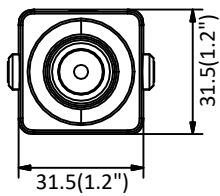

	60Hz: 1fps (1280 × 960, 1280 × 720, 704 × 480, 640 × 480)
Image Enhancement	3D DNR
Image Settings	Rotate mode, saturation, brightness, contrast, sharpness adjustable by client software or web browser
Day/Night Switch	Day/Night/Auto/Schedule
<b>Network</b>	
Network Storage	Support NAS (NFS, SMB/CIFS)
Alarm Trigger	Motion detection, video tampering, IP address conflict, illegal login
Protocols	TCP/IP, ICMP, HTTP, HTTPS, FTP, DHCP, DNS, DDNS, RTP, RTSP, RTCP, PPPoE, NTP, UPnP™, SMTP, SNMP, IGMP, 802.1X, QoS, IPv6, Bonjour
General Function	Anti-flicker, heartbeat, mirror, password protection, privacy mask, watermark, IP address filter
API	ONVIF (PROFILE S, PROFILE G), ISAPI
Simultaneous Live View	Up to 6 channels
User/Host	Up to 32 users 3 levels: Administrator, Operator and User
Client	iVMS-4200, Hik-Connect, iVMS-5200, iVMS-4500
Web Browser	IE8+, Chrome 31.0-44, Firefox 30.0-51, Safari 8.0+
<b>Interface</b>	
Audio	1 input (line in)
Communication Interface	1 RJ45 10M/100M self-adaptive Ethernet port
Reset Button	Yes
<b>General</b>	
Operating Conditions	-30 °C to +60 °C (-22 °F to +140 °F), Humidity 95% or less (non-condensing)
Power Supply	12 VDC ± 20%, Φ 5.5 mm coaxial plug power
Power Consumption and Current	12 VDC, 0.3 A, max. 3 W
Material	Aluminum Alloy
Dimensions	Without /M model: 31 mm × 31 mm × 26 mm (1.2" × 1.2" × 1") With /M model: 31 mm × 31 mm × 39 mm (1.2" × 1.2" × 1.5")
Weight	With package: approx. 202 g (0.4 lb.) Camera: approx. 93 g (0.2 lb.)

## Available Models:

DS-2CD2D11G0/M-D/NF(2.8 mm) DS-2CD2D11G0/M-D/NF(4 mm), DS-2CD2D11G0-D/NF(3.7mm)

**Dimensions**

Without /M Model

With /M Model

Unit: mm (inch)

Distributed by

**HIKVISION**