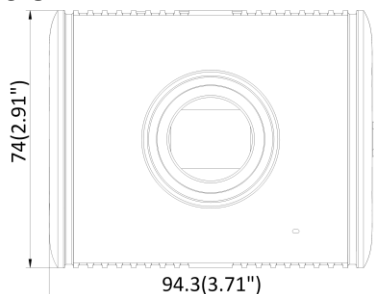

*Listed resolutions are only selectable options. It does not mean that all streams can work at their maximum resolution at the same time.

Available Model

DS-2CD72205G0

Dimension

Unit:mm(inch)

Headquarters

No.555 Qianmo Road, Binjiang District,
Hangzhou 310051, China
T +86-571-8807-5998
www.hikvision.com