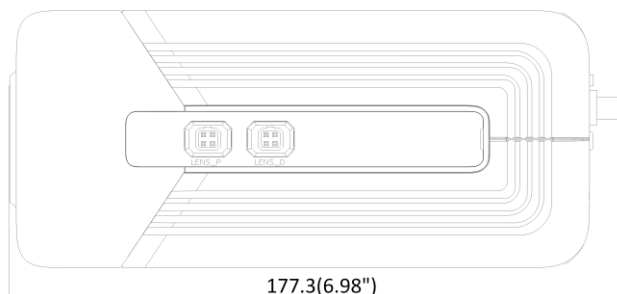

Approval	
EMC	FCC (47 CFR Part 15, Subpart B); CE-EMC (EN 55032: 2015, EN 61000-3-2: 2014, EN 61000-3-3: 2013, EN 50130-4); RCM (AS/NZS CISPR 32:2015); IC (ICES-003: Issue 6, 2016); KC (KN 32: 2015, KN 35: 2015);
Safety	UL (UL 60950-1); CB (IEC 60950-1:2005 + Am 1:2009 + Am 2:2013); BIS (IS 13252 (Part 1): 2010+A1:2013+A2:2015); CE-LVD (EN 60950-1:2005 + Am 1:2009 + Am 2:2013); LOA (IEC/EN 60950-1);
Environment	CE-ROHS (2011/65/EU); REACH (Regulation (EC) No 1907/2006); WEEE (2012/19/EU);

*Listed resolutions are only selectable options. It does not mean that all streams can work at their maximum resolution at the same time.

Available Model

DS-2CD72205G0

Dimension

Unit:mm(inch)

Headquarters

No.555 Qianmo Road, Binjiang District,
Hangzhou 310051, China
T +86-571-8807-5998
www.hikvision.com

Follow us on social media to get the latest product and solution information.