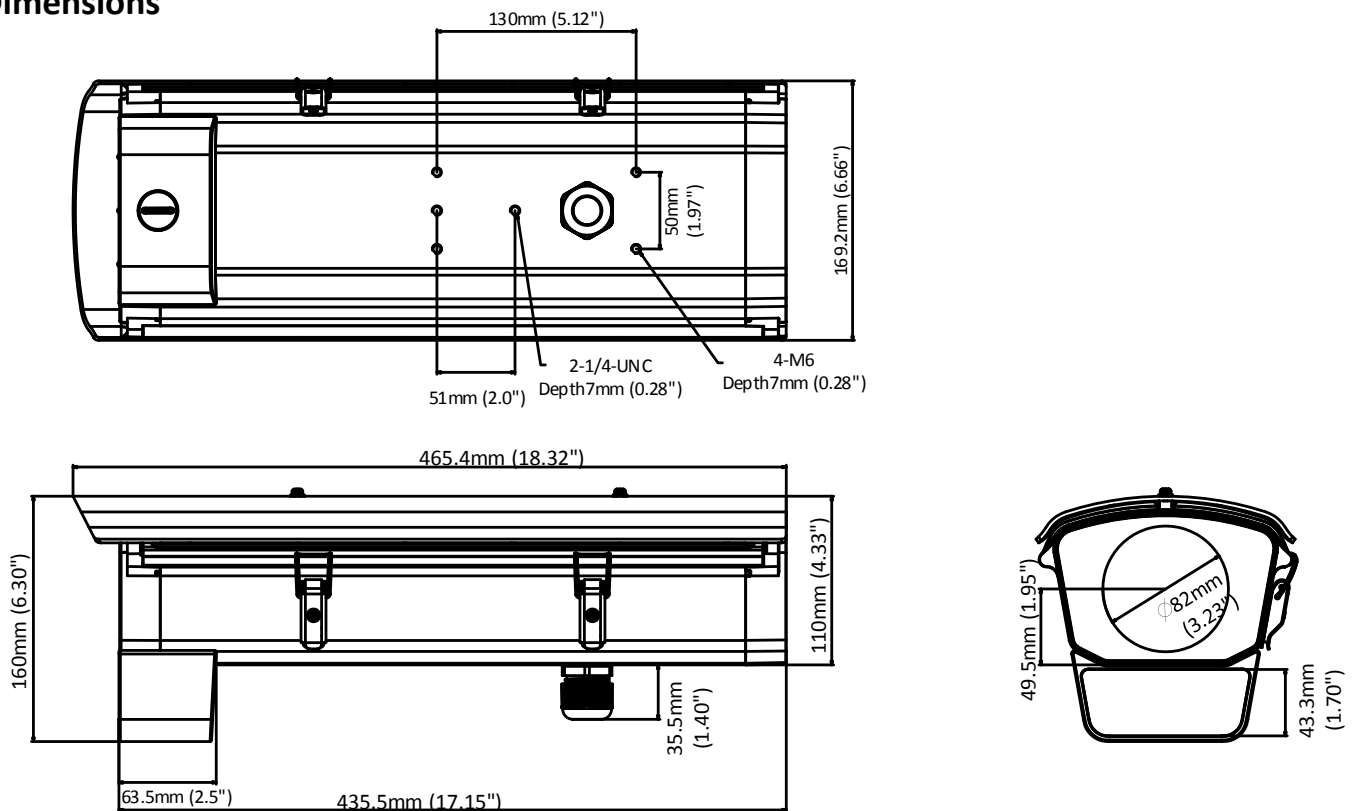

General	
Firmware Version	5.5.62
Operating Conditions	-I: -30 °C to 60 °C (-22 °F to 140 °F), humidity 95% or less (non-condensing) -IH: -40 °C to 60 °C (-40 °F to 140 °F)
Power Supply	24 VAC ± 20%, two-core terminal block
Power Consumption and Current	24 VAC, 1.6 A, max. 30 W
Protection Level	IP66, IK10
Material	Metal
Dimensions	465.4 × 160 × 169.2 mm (18.3" × 4.3" × 6.7") With package: 683 × 223 × 265 mm (26.9" × 8.8" × 10.4")
Weight	3800 g (8.4 lb) With package: 6000 g (13.2 lb)

## Dimensions