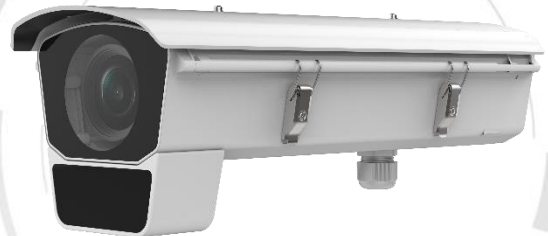

## DS-2CD7026G0/EP-I(H) 2 MP Smart Network Box Camera

**DarkFighter**

## DeepinView

- 1/1.8" Progressive Scan CMOS
- 1920 × 1080 @ 30 fps
- Color: 0.002 Lux @ (F1.2, AGC ON), B/W: 0.0002 Lux @ (F1.2, AGC ON)
- H.265, H.265+, H.264+, H.264
- 140dB WDR
- 3D DNR
- Alarm I/O
- IP66, IK10
- 1 RS-485 interface
- IR range up to 80 m (3.8 to 16 mm)
- IR range up to 120 m (11 to 40 mm)
- 6 behavior analyses and 3 exception detections
- 5 defined streams and up to 5 custom streams supported
- License Plate Recognition
- Supports alarms for listed license plate in the blacklist and allowlist
- Built-in microSD/SDHC/SDXC card slot, up to 256 GB