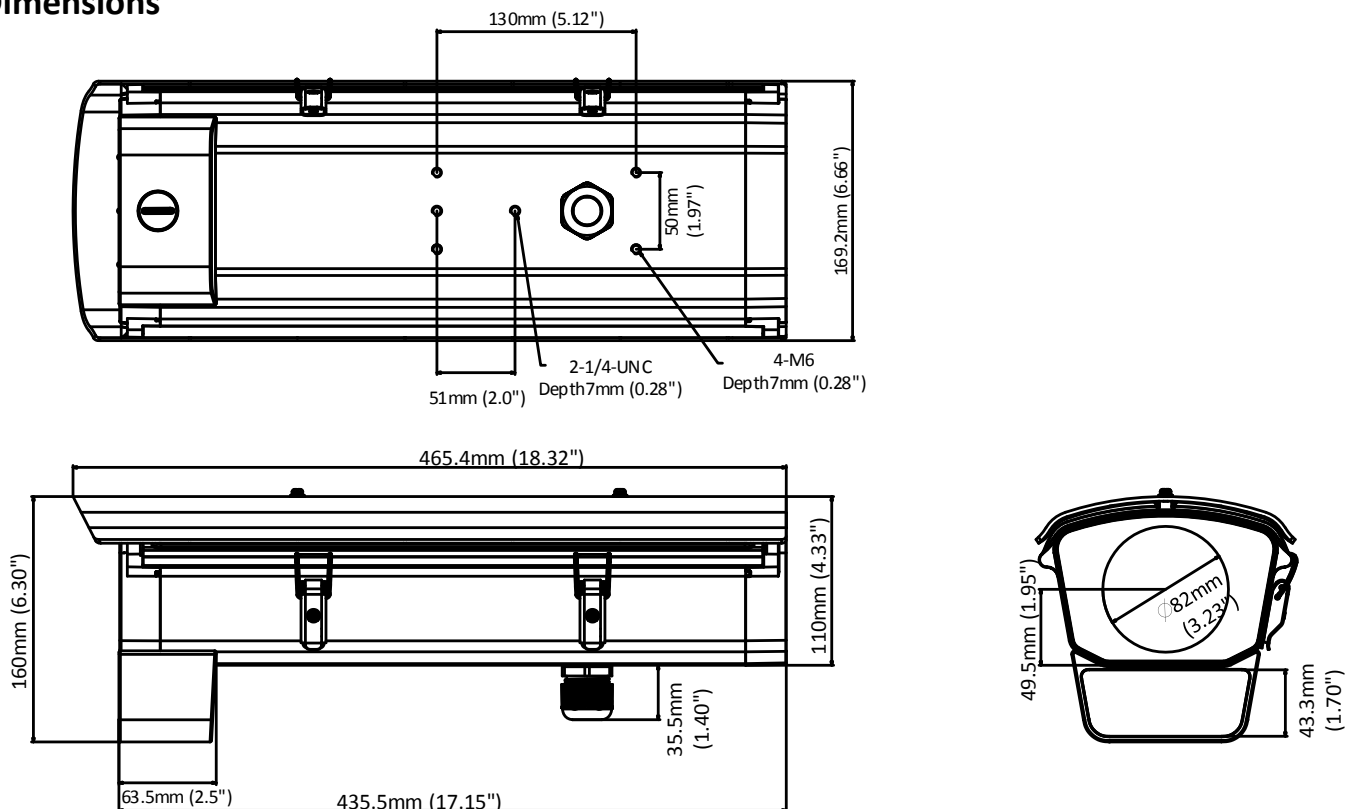

General	
Firmware Version	5.5.62
Operating Conditions	-I: -30 °C to 60 °C (-22 °F to 140 °F), humidity 95% or less (non-condensing) -IH: -40 °C to 60 °C (-40 °F to 140 °F)
Power Supply	24 VAC ± 20%, two-core terminal block
Power Consumption and Current	24 VAC, 1.6 A, max. 30 W
Protection Level	IP66, IK10
Material	Metal
Dimensions	465.4 × 160 × 169.2 mm (18.3" × 4.3" × 6.7") With package: 683 × 223 × 265 mm (26.9" × 8.8" × 10.4")
Weight	3800 g (8.4 lb) With package: 6000 g (13.2 lb)

## Dimensions