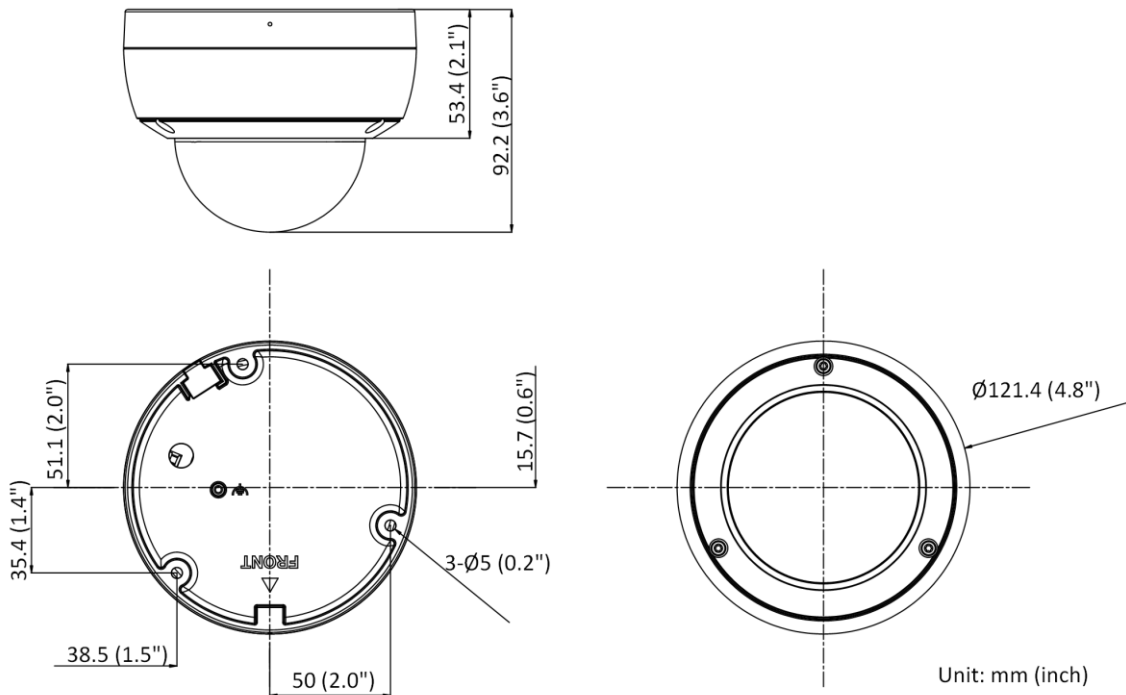

▪ **Dimension**

▪ **Accessory**

▪ **Optional**

DS-1271ZJ-120 Pendant Mount	DS-1276ZJ-SUS Corner Mount	DS-1253ZJ-M Water-proof	DS-1272ZJ-120 Wall Mount	DS-1275ZJ-SUS Vertical Pole Mount
DS-1280ZJ-DM46 Junction Box	DS-1272ZJ-120B Wall Mount