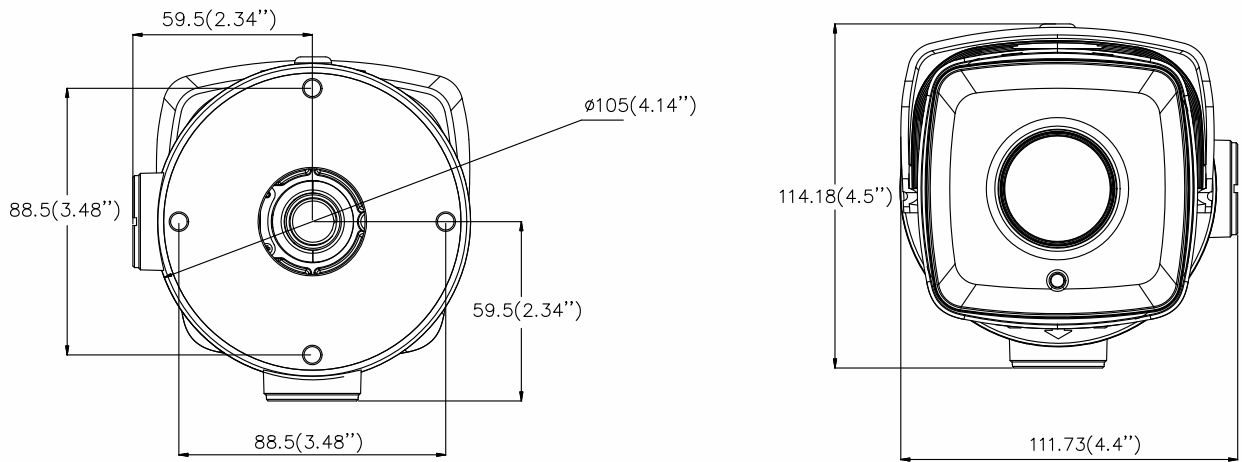

Available Models:

DS-2CD4B45G0-IZS

(1 audio input (line in/mic in), 1 audio output, 1 RS-485, 1 alarm input and 1 alarm output)

Dimensions

Unit: mm (")