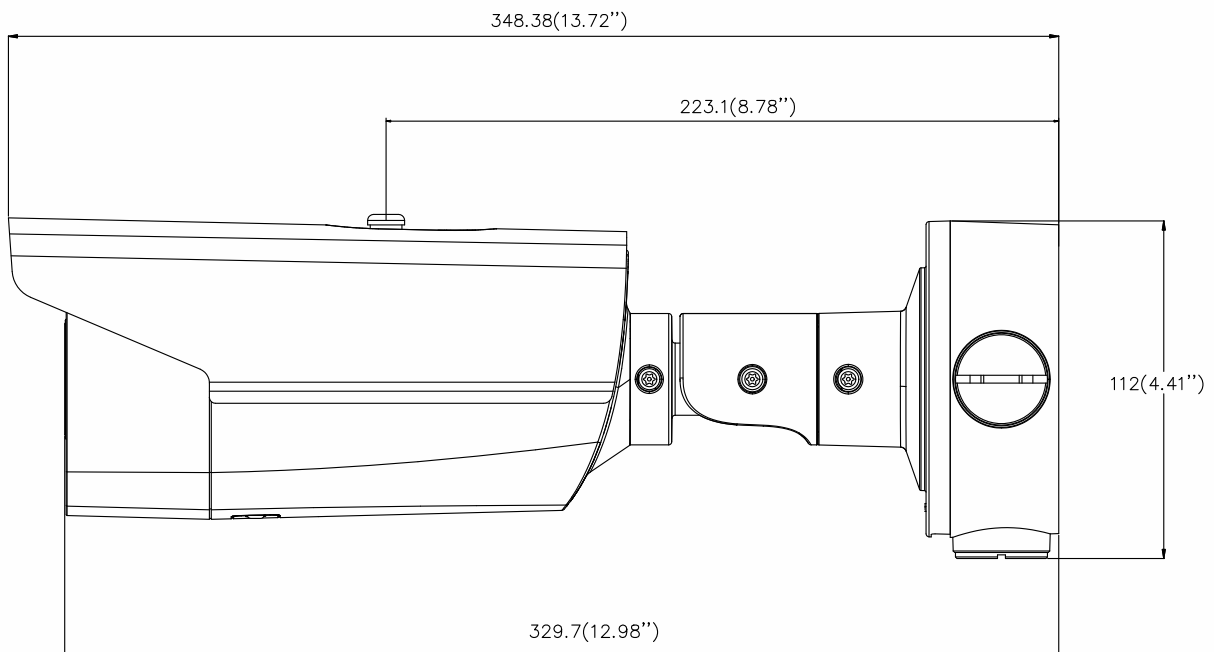

Available Models:

DS-2CD4B45G0-IZS

(1 audio input (line in/mic in), 1 audio output, 1 RS-485, 1 alarm input and 1 alarm output)

Dimensions

Unit: mm (")