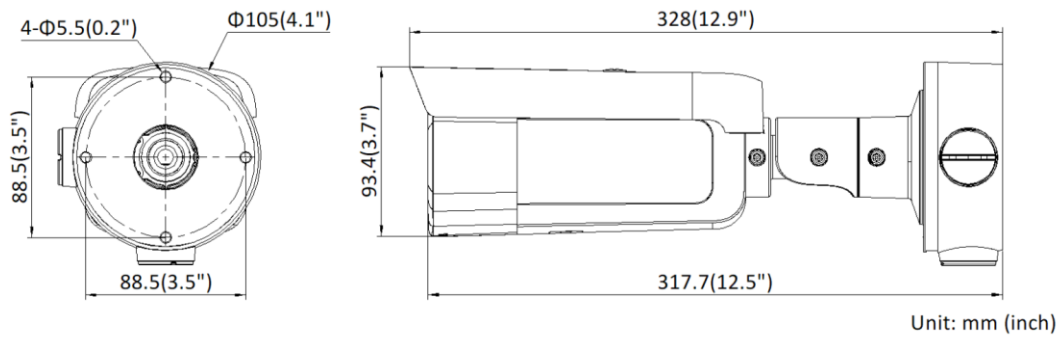

▪ **Dimension**

▪ **Accessory**

▪ **Optional**

PM	CB130
<b>Pole Mount</b>	

Distributed by

**HIKVISION®****Headquarters**

No.555 Qianmo Road, Binjiang District,  
Hangzhou 310051, China  
T +86-571-8807-5998  
overseasbusiness@hikvision.com