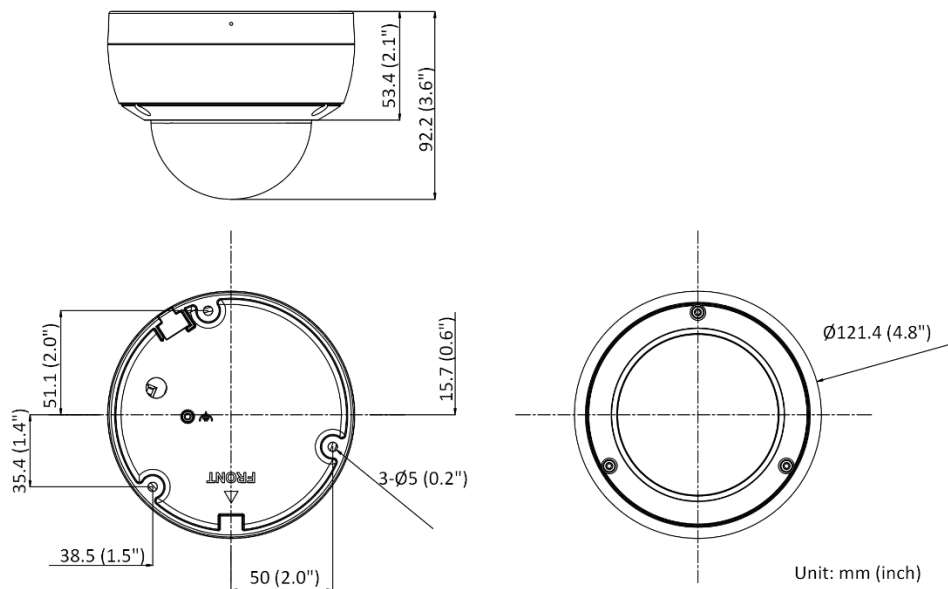

Lens(mm)	Max VCA trigger distance	
	Human Detection	Vehicle Detection
2.8mm	20m	40m
4mm	25m	50m
6mm	35m	70m
12mm	50m	100m

▪ Dimension

▪ Accessory

▪ Optional

PM	WMS	PC120	CPM	SRSM
CB120	CM	CB120B	PC120	WMSB